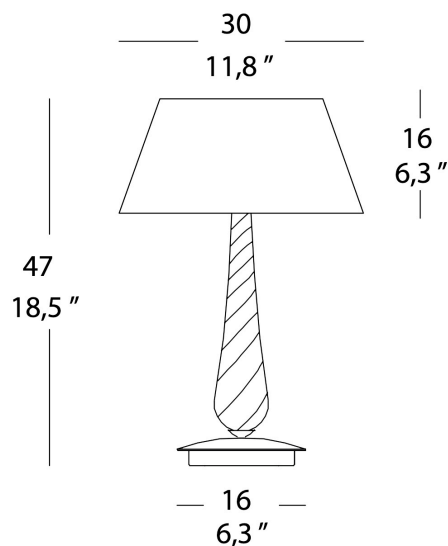

PROJECT	
TYPE	
NOTES	

TEARS CO

TABLE

BY EVISTYLE

PRODUCT NAME	Tears CO
DESIGNER	Stefano Mandruzzato
MANUFACTURER	Evistyle
CATEGORY	Table
MATERIAL	Creased Leather Blown Glass
PRODUCT CODE	25-8213 (Black/Gold) * White/Gold code available upon request

LIGHT SOURCE	1 x MAX 42W E14 glo.
FINISHES	White/Silver or Black/Gold
DIMENSIONS	Ø 30 x 47 (H) cm
IP	20
ORIGIN	Italy
WARRANTY	2 years