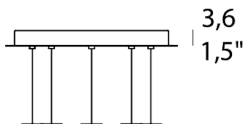

40
15,8"

MEMORIA RO-5

5-Light Canopy
with push dimmable driver
220/240Vac 50-60 HZ