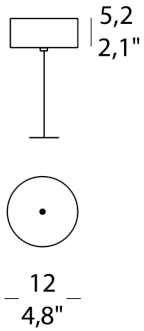

radiantlighting

MEMORIA CANOPIES

SUSPENSION

BY EVISTYLE

MEMORIA RO-1

1-Light Canopy
with driver 220/240V