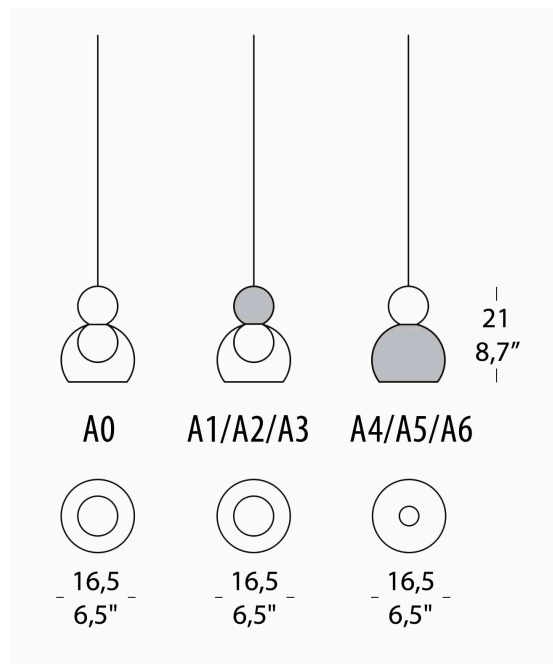

## MEMORIA S2 (A0-A6)

**SUSPENSION**

BY EVISTYLE

<b>PRODUCT NAME</b>	Memoria S2 (A0, A1, A2, A3, A4, A5, A6)
<b>DESIGNER</b>	Dima Loginoff
<b>MANUFACTURER</b>	Evistyle
<b>CATEGORY</b>	Suspension
<b>MATERIAL</b>	Metal / Glass
<b>PRODUCT CODE</b>	<p>25-9131 (S2_A0, Transparent)                  25-9127 (S2_A1, Transparent / Chrome)                  25-9123 (S2_A2, Transparent / Gold)                  25-9119 (S2_A3, Transparent / Copper)                  25-9115 (S2_A4, Chrome / Transparent)                  25-9111 (S2_A5, Gold / Transparent)                  25-9107 (S2_A6, Copper / Transparent)</p> <p>25-9100 (RO-1 Canopy for 1 light)                  25-9101 (RO-2 Canopy for 2 lights)                  25-9102 (RO-3 Canopy for 3 lights)                  25-9103 (RO-5 Canopy for 5 lights)</p>

<b>LIGHT SOURCE</b>	1 x LED 4.6W
<b>FINISHES</b>	Transparent / Chrome / Gold / Copper
<b>DIMENSIONS</b>	Ø 16.5 x 21 (H) cm
<b>IP</b>	20
<b>ORIGIN</b>	Italy
<b>WARRANTY</b>	2 years
<b>DIMMABLE</b>	<p>Single suspensions are not dimmable</p> <p>3, 5 and 7-Light canopies come with push dimmable driver 220/240Vac 50-60 HZ</p>