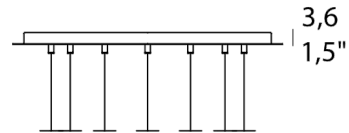

60
23,6"

MEMORIA RO-7

7-Light Canopy
with push dimmable driver
220/240Vac 50-60 HZ