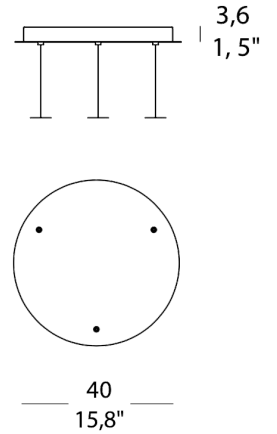

MEMORIA RO-3

3-Light Canopy
with push dimmable driver
220/240Vac 50-60 HZ

40
15,8"