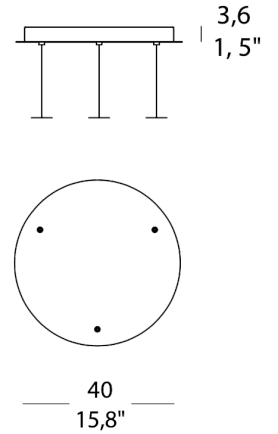

MEMORIA RO-3

3-Light Canopy
with push dimmable driver
220/240Vac 50-60 HZ