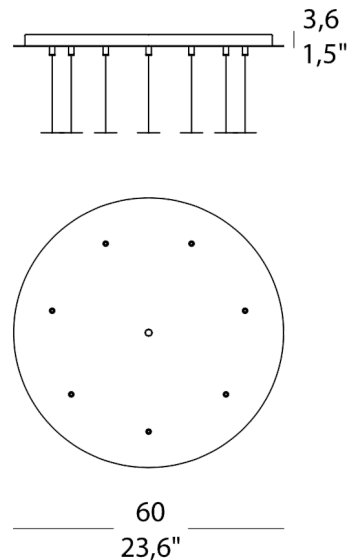

MEMORIA RO-7

7-Light Canopy
with push dimmable driver
220/240Vac 50-60 HZ