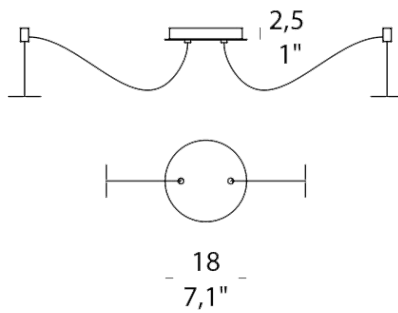

radiantlighting

MEMORIA CANOPIES

SUSPENSION

BY EVISTYLE

MEMORIA RO-1

1-Light Canopy
with driver 220/240V

MEMORIA RO-2

2-Light Canopy
with driver 220/240V