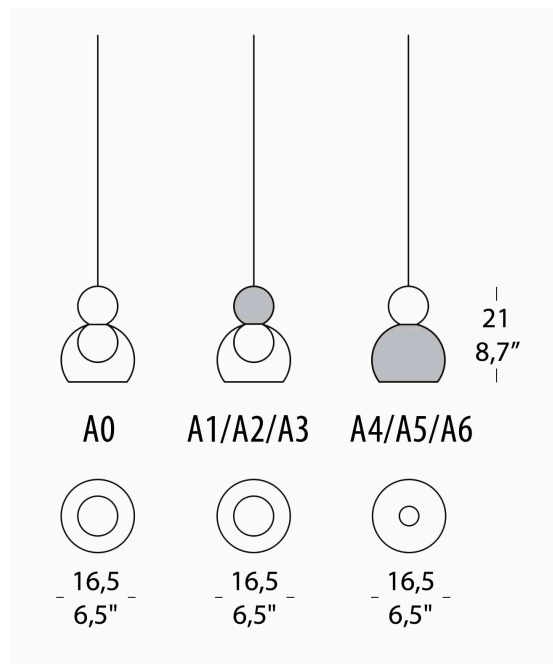

PROJECT	
TYPE	
NOTES	

MEMORIA S2 (A0-A6)

SUSPENSION

BY EVISTYLE

PRODUCT NAME	Memoria S2 (A0, A1, A2, A3, A4, A5, A6)
DESIGNER	Dima Loginoff
MANUFACTURER	Evistyle
CATEGORY	Suspension
MATERIAL	Metal / Glass
PRODUCT CODE	<p>25-9131 (S2_A0, Transparent) 25-9127 (S2_A1, Transparent / Chrome) 25-9123 (S2_A2, Transparent / Gold) 25-9119 (S2_A3, Transparent / Copper) 25-9115 (S2_A4, Chrome / Transparent) 25-9111 (S2_A5, Gold / Transparent) 25-9107 (S2_A6, Copper / Transparent)</p> <p>25-9100 (RO-1 Canopy for 1 light) 25-9101 (RO-2 Canopy for 2 lights) 25-9102 (RO-3 Canopy for 3 lights) 25-9103 (RO-5 Canopy for 5 lights)</p>

LIGHT SOURCE	1 x LED 4.6W
FINISHES	Transparent / Chrome / Gold / Copper
DIMENSIONS	Ø 16.5 x 21 (H) cm
IP	20
ORIGIN	Italy
WARRANTY	2 years
DIMMABLE	<p>Single suspensions are not dimmable</p> <p>3, 5 and 7-Light canopies come with push dimmable driver 220/240Vac 50-60 HZ</p>