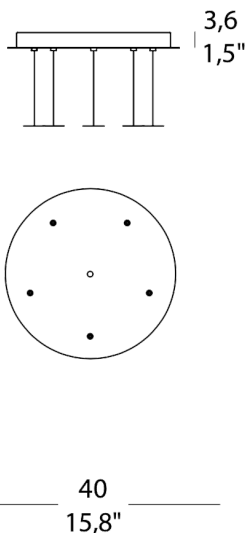

MEMORIA RO-5

5-Light Canopy
with push dimmable driver
220/240Vac 50-60 HZ