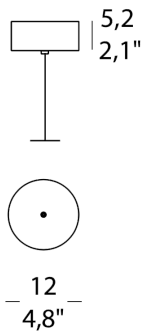

radiantlighting

MEMORIA CANOPIES

SUSPENSION

BY EVISTYLE

MEMORIA RO-1

1-Light Canopy
with driver 220/240V