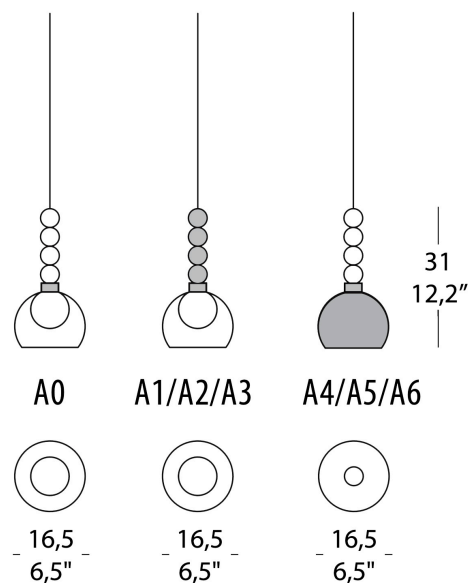

## MEMORIA S1 (A0-A6)

**SUSPENSION**

BY EVISTYLE

<b>PRODUCT NAME</b>	Memoria S1 (A0, A1, A2, A3, A4, A5, A6)
<b>DESIGNER</b>	Dima Loginoff
<b>MANUFACTURER</b>	Evistyle
<b>CATEGORY</b>	Suspension
<b>MATERIAL</b>	Metal / Glass
<b>PRODUCT CODE</b>	<p>25-9130 (S1_A0, Transparent)                  25-9126 (S1_A1, Transparent / Chrome)                  25-9122 (S1_A2, Transparent / Gold)                  25-9118 (S1_A3, Transparent / Copper)                  25-9114 (S1_A4, Chrome / Transparent)                  25-9110 (S1_A5, Gold / Transparent)                  25-9106 (S1_A6, Copper / Transparent)</p> <p>25-9100 (RO-1 Canopy for 1 light)                  25-9101 (RO-2 Canopy for 2 lights)                  25-9102 (RO-3 Canopy for 3 lights)                  25-9103 (RO-5 Canopy for 5 lights)</p>

<b>LIGHT SOURCE</b>	1 x LED 4.6W
<b>FINISHES</b>	Transparent / Chrome / Gold / Copper
<b>DIMENSIONS</b>	Ø 16.5 x 31 (H) cm
<b>IP</b>	20
<b>ORIGIN</b>	Italy
<b>WARRANTY</b>	2 years
<b>DIMMABLE</b>	<p>Single suspensions are not dimmable</p> <p>3, 5 and 7-Light canopies come with push dimmable driver 220/240Vac 50-60 HZ</p>