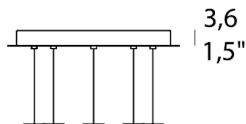

MEMORIA RO-5

5-Light Canopy
with push dimmable driver
220/240Vac 50-60 HZ