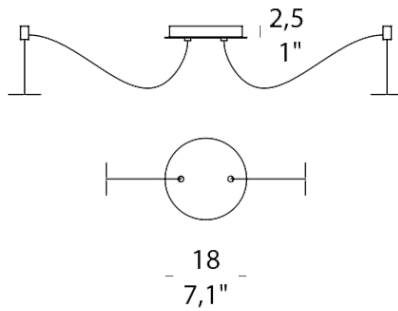

radiantlighting

MEMORIA CANOPIES

SUSPENSION

BY EVISTYLE

MEMORIA RO-1

1-Light Canopy
with driver 220/240V

MEMORIA RO-2

2-Light Canopy
with driver 220/240V