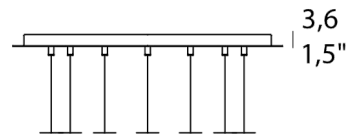

MEMORIA RO-7

7-Light Canopy
with push dimmable driver
220/240Vac 50-60 HZ