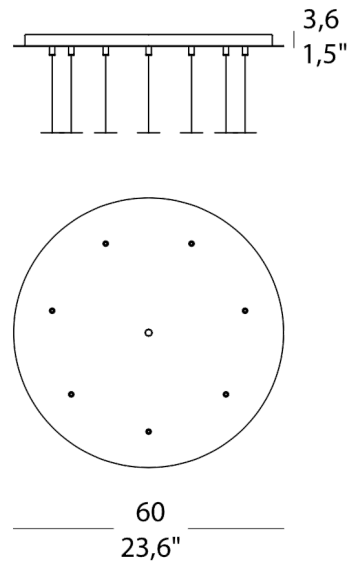

MEMORIA RO-7

7-Light Canopy
with push dimmable driver
220/240Vac 50-60 HZ