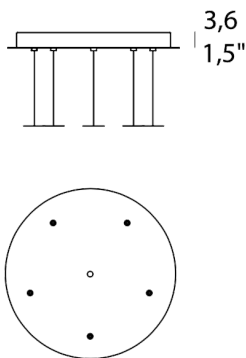

MEMORIA RO-5

5-Light Canopy
with push dimmable driver
220/240Vac 50-60 HZ