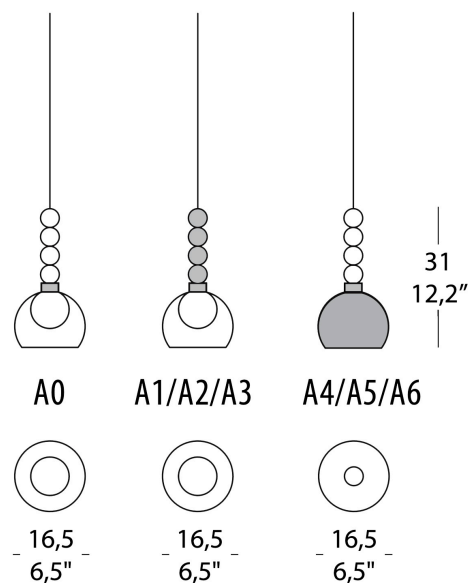

PROJECT	
TYPE	
NOTES	

MEMORIA S1 (A0-A6)

SUSPENSION

BY EVISTYLE

PRODUCT NAME	Memoria S1 (A0, A1, A2, A3, A4, A5, A6)
DESIGNER	Dima Loginoff
MANUFACTURER	Evistyle
CATEGORY	Suspension
MATERIAL	Metal / Glass
PRODUCT CODE	<p>25-9130 (S1_A0, Transparent) 25-9126 (S1_A1, Transparent / Chrome) 25-9122 (S1_A2, Transparent / Gold) 25-9118 (S1_A3, Transparent / Copper) 25-9114 (S1_A4, Chrome / Transparent) 25-9110 (S1_A5, Gold / Transparent) 25-9106 (S1_A6, Copper / Transparent)</p> <p>25-9100 (RO-1 Canopy for 1 light) 25-9101 (RO-2 Canopy for 2 lights) 25-9102 (RO-3 Canopy for 3 lights) 25-9103 (RO-5 Canopy for 5 lights)</p>

LIGHT SOURCE	1 x LED 4.6W
FINISHES	Transparent / Chrome / Gold / Copper
DIMENSIONS	Ø 16.5 x 31 (H) cm
IP	20
ORIGIN	Italy
WARRANTY	2 years
DIMMABLE	<p>Single suspensions are not dimmable</p> <p>3, 5 and 7-Light canopies come with push dimmable driver 220/240Vac 50-60 HZ</p>