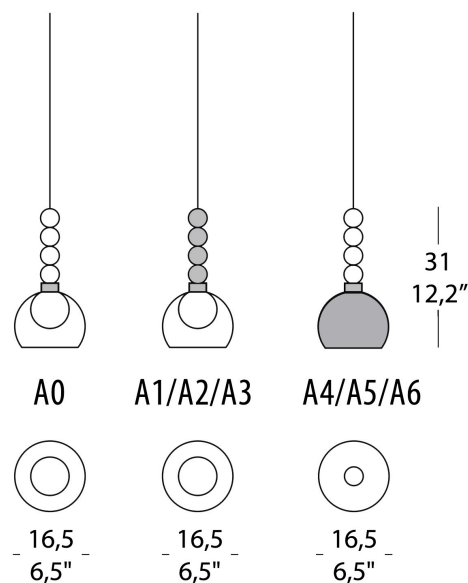

PROJECT	
TYPE	
NOTES	

MEMORIA S1 (A0-A6)

SUSPENSION

BY EVISTYLE

PRODUCT NAME	Memoria S1 (A0, A1, A2, A3, A4, A5, A6)
DESIGNER	Dima Loginoff
MANUFACTURER	Evistyle
CATEGORY	Suspension
MATERIAL	Metal / Glass
PRODUCT CODE	25-9130 (S1_A0) 25-9126 (S1_A1) 25-9122 (S1_A2) 25-9118 (S1_A3) 25-9114 (S1_A4) 25-9110 (S1_A5) 25-9106 (S1_A6)

LIGHT SOURCE	1 x LED 4.6W
FINISHES	Transparent / Chrome / Gold / Copper
DIMENSIONS	Ø 16.5 x 31 (H) cm
IP	20
ORIGIN	Italy
WARRANTY	2 years