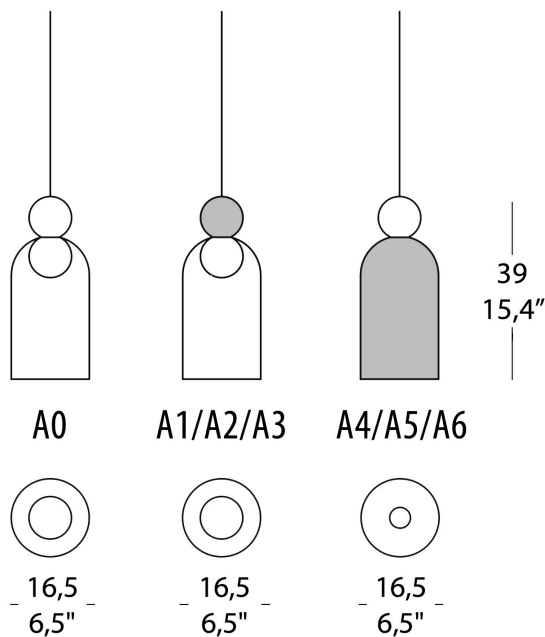

PROJECT	
TYPE	
NOTES	

MEMORIA C2

SUSPENSION

BY EVISTYLE

PRODUCT NAME	Memoria C2 (A0, A1, A2, A3, A4, A5, A6)
DESIGNER	Dima Loginoff
MANUFACTURER	Evistyle
CATEGORY	Suspension
MATERIAL	Metal / Glass
PRODUCT CODE	25-9133 (C2_A0) 25-9129 (C2_A1) 25-9125 (C2_A2) 25-9121 (C2_A3) 25-9117 (C2_A4) 25-9113 (C2_A5) 25-9109 (C2_A6)

LIGHT SOURCE	1 x LED 4.6W
FINISHES	Transparent / Chrome / Gold / Copper
DIMENSIONS	Ø 16.5 x 39 (H) cm
IP	20
ORIGIN	Italy
WARRANTY	2 years