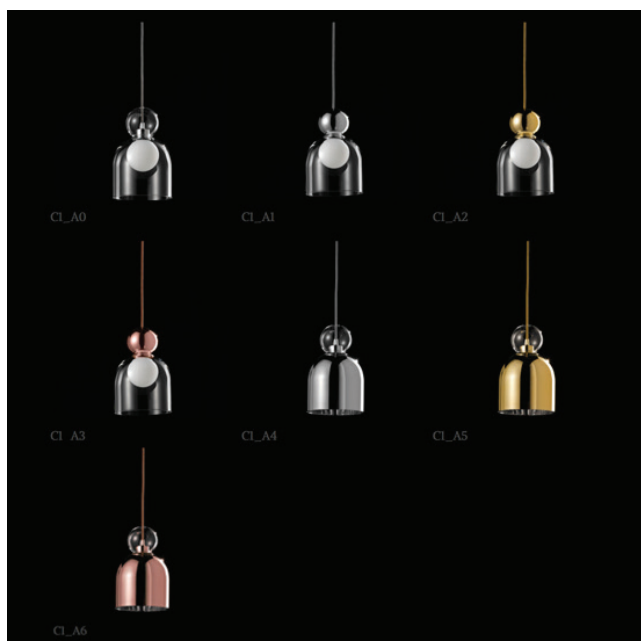

PROJECT	
TYPE	
NOTES	

MEMORIA C1

SUSPENSION

BY EVISTYLE

PRODUCT NAME	Memoria C1 (A0, A1, A2, A3, A4, A5, A6)
DESIGNER	Dima Loginoff
MANUFACTURER	Evistyle
CATEGORY	Suspension
MATERIAL	Metal / Glass
PRODUCT CODE	25-9132 (C1_A0) 25-9128 (C1_A1) 25-9124 (C1_A2) 25-9120 (C1_A3) 25-9116 (C1_A4) 25-9112 (C1_A5) 25-9108 (C1_A6)

LIGHT SOURCE	1 x LED 4.6W
FINISHES	Transparent / Chrome / Gold / Copper
DIMENSIONS	Ø 16.5 x 25 (H) cm
IP	20
ORIGIN	Italy
WARRANTY	2 years