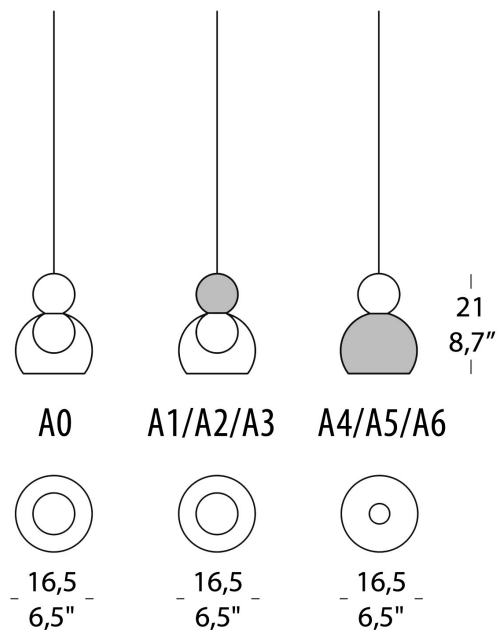

PROJECT	
TYPE	
NOTES	

MEMORIA C1

SUSPENSION

BY EVISTYLE

PRODUCT NAME	Memoria C1 (A0, A1, A2, A3, A4, A5, A6)
DESIGNER	Dima Loginoff
MANUFACTURER	Evistyle
CATEGORY	Suspension
MATERIAL	Metal / Glass
PRODUCT CODE	25-9132 (C1_A0) 25-9128 (C1_A1) 25-9124 (C1_A2) 25-9120 (C1_A3) 25-9116 (C1_A4) 25-9112 (C1_A5) 25-9108 (C1_A6)

LIGHT SOURCE	1 x LED 4.6W
FINISHES	Transparent / Chrome / Gold / Copper
DIMENSIONS	Ø 16.5 x 25 (H) cm
IP	20
ORIGIN	Italy
WARRANTY	2 years