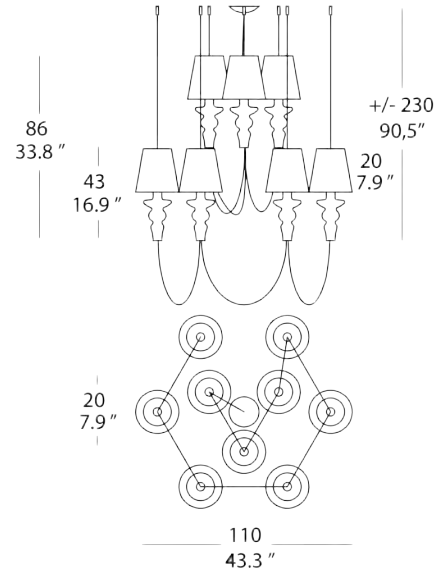

radiantlighting

PROJECT	
TYPE	
NOTES	

GADORA CHIC SO6+3

SUSPENSION

BY EVISTYLE

PRODUCT NAME	Gadora Chic SO6+3
DESIGNER	Romani Saccani
MANUFACTURER	Evistyle
CATEGORY	Suspension
MATERIAL	Blown Glass Chrome
PRODUCT CODE	25-8401 (Grey-Chrome) <i>*Other colour codes available upon request</i>
DIMMABLE	No

LIGHT SOURCE	9 x 3.5W LED E14
FINISHES	White / Chrome-Grey / Gold
DIMENSIONS	Refer to Line Drawing
IP	20
ORIGIN	Italy
WARRANTY	2 years