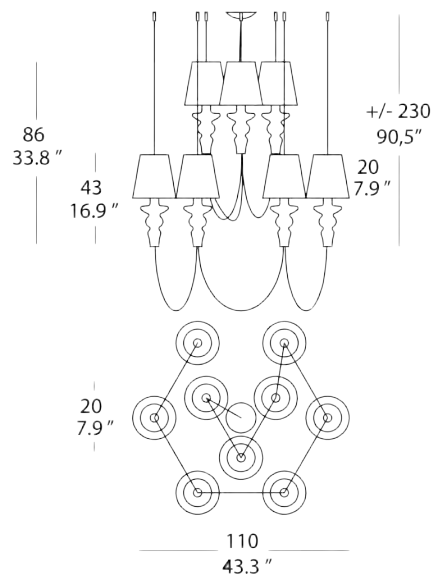

PROJECT	
TYPE	
NOTES	

GADORA CHIC SO6+3

SUSPENSION

BY EVISTYLE

PRODUCT NAME	Gadora Chic SO6+3
DESIGNER	Romani Saccani
MANUFACTURER	Evistyle
CATEGORY	Suspension
MATERIAL	Blown Glass Chrome
PRODUCT CODE	25-8401 (Grey-Chrome) <i>*Other colour codes available upon request</i>
DIMMABLE	No

LIGHT SOURCE	9 x 3.5W LED E14
FINISHES	White / Chrome-Grey / Gold
DIMENSIONS	Refer to Line Drawing
IP	20
ORIGIN	Italy
WARRANTY	2 years