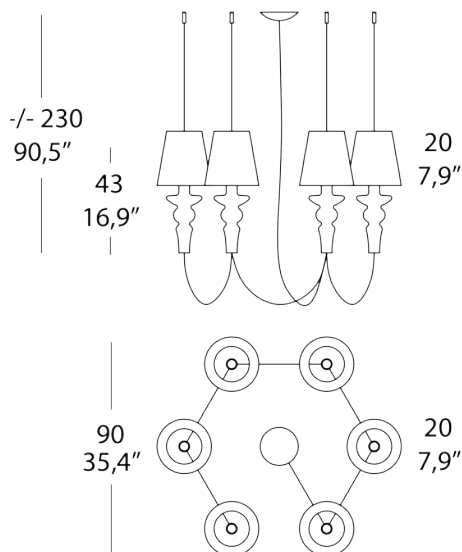

GADORA S06

SUSPENSION

BY EVISTYLE

PROJECT	
TYPE	
NOTES	

PRODUCT NAME	Gadora Chic S06
DESIGNER	Romani Saccani
MANUFACTURER	Evistyle
CATEGORY	Suspension
MATERIAL	Blown Glass Chrome
PRODUCT CODE	25-8400 (Grey-Chrome) <i>*Other colour codes available upon request</i>
DIMMABLE	No

LIGHT SOURCE	Fluorescent 6 x 15W E14 or 6 x 3.5W LED E14
FINISHES	White / Chrome-Grey / Golden Teak / Ivory / Burgundy
DIMENSIONS	Refer to Line Drawing
IP	20
ORIGIN	Italy
WARRANTY	2 years