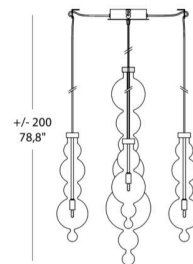

PROJECT	
TYPE	
NOTES	

SAN MARCO

SUSPENSION

BY EVISTYLE

PRODUCT NAME	San Marco SO 7 & SO 9
DESIGNER	Romani Sacconi Architetti Associati
MANUFACTURER	Evistyle
CATEGORY	Suspension
MATERIAL	Glass and Chromed Metal
PRODUCT CODE	<p>SO 7: 25-8510 (Smoke Grey)</p> <p>SO 9: 25-8530 (Smoke Grey)</p> <p><i>*Other colour codes available upon request</i></p>

LIGHT SOURCE	<p>SO 7: 7 x MAX 42W G9</p> <p>SO 9: 9 x MAX 42W G9</p>
FINISHES	Smoke Grey / Amber / Transparent / Crystal
IP	20
DIMENSIONS	<p>Ø 65 x +/- 200 (H) cm</p> <p>Ø 90 x +/- 180 (H) cm</p>
ORIGIN	Italy
WARRANTY	2 Years
DIMMABLE	No