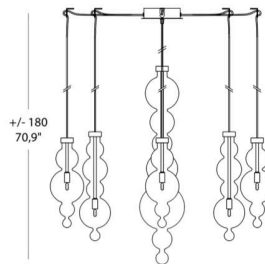

PROJECT	
TYPE	
NOTES	

SAN MARCO

SUSPENSION

BY EVISTYLE

PRODUCT NAME	San Marco SO 7 & SO 9
DESIGNER	Romani Sacconi Architetti Associati
MANUFACTURER	Evistyle
CATEGORY	Suspension
MATERIAL	Glass and Chromed Metal
PRODUCT CODE	<p>SO 7: 25-8510 (Smoke Grey)</p> <p>SO 9: 25-8530 (Smoke Grey)</p> <p><i>*Other colour codes available upon request</i></p>

LIGHT SOURCE	<p>SO 7: 7 x MAX 42W G9</p> <p>SO 9: 9 x MAX 42W G9</p>
FINISHES	Smoke Grey / Amber / Transparent / Crystal
IP	20
DIMENSIONS	<p>Ø 65 x +/- 200 (H) cm</p> <p>Ø 90 x +/- 180 (H) cm</p>
ORIGIN	Italy
WARRANTY	2 Years
DIMMABLE	No