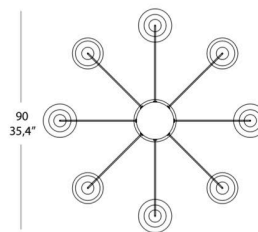

PROJECT	
TYPE	
NOTES	

SAN MARCO

SUSPENSION

BY EVISTYLE

PRODUCT NAME	San Marco SO 7 & SO 9
DESIGNER	Romani Sacconi Architetti Associati
MANUFACTURER	Evistyle
CATEGORY	Suspension
MATERIAL	Glass and Chromed Metal
PRODUCT CODE	<p>SO 7: 25-8510 (Smoke Grey)</p> <p>SO 9: 25-8530 (Smoke Grey)</p> <p><i>*Other colour codes available upon request</i></p>

LIGHT SOURCE	<p>SO 7: 7 x MAX 42W G9</p> <p>SO 9: 9 x MAX 42W G9</p>
FINISHES	Smoke Grey / Amber / Transparent / Crystal
IP	20
DIMENSIONS	<p>Ø 65 x +/- 200 (H) cm</p> <p>Ø 90 x +/- 180 (H) cm</p>
ORIGIN	Italy
WARRANTY	2 Years
DIMMABLE	No