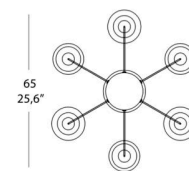

PROJECT	
TYPE	
NOTES	

SAN MARCO

SUSPENSION

BY EVISTYLE

PRODUCT NAME	San Marco SO 7 & SO 9
DESIGNER	Romani Sacconi Architetti Associati
MANUFACTURER	Evistyle
CATEGORY	Suspension
MATERIAL	Glass and Chromed Metal
PRODUCT CODE	<p>SO 7: 25-8510 (Smoke Grey)</p> <p>SO 9: 25-8530 (Smoke Grey)</p> <p><i>*Other colour codes available upon request</i></p>

LIGHT SOURCE	<p>SO 7: 7 x MAX 42W G9</p> <p>SO 9: 9 x MAX 42W G9</p>
FINISHES	Smoke Grey / Amber / Transparent / Crystal
IP	20
DIMENSIONS	<p>Ø 65 x +/- 200 (H) cm</p> <p>Ø 90 x +/- 180 (H) cm</p>
ORIGIN	Italy
WARRANTY	2 Years
DIMMABLE	No