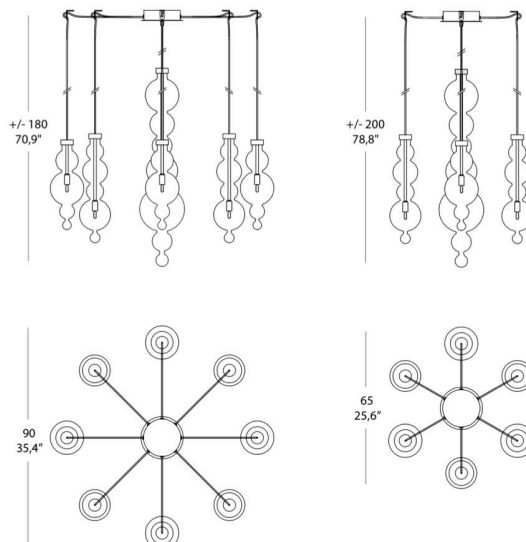

## SAN MARCO

### SUSPENSION

BY EVISTYLE

<b>PRODUCT NAME</b>	San Marco SO 7 & SO 9	<b>LIGHT SOURCE</b>	SO 7: 7 x MAX 42W G9 SO 9: 9 x MAX 42W G9
<b>DESIGNER</b>	Romani Sacconi Architetti Associati	<b>FINISHES</b>	Smoke Grey / Amber / Transparent / Crystal
<b>MANUFACTURER</b>	Evistyle	<b>IP</b>	20
<b>CATEGORY</b>	Suspension	<b>DIMENSIONS</b>	Ø 65 x +/- 200 (H) cm Ø 90 x +/- 180 (H) cm
<b>MATERIAL</b>	Glass and Chromed Metal	<b>ORIGIN</b>	Italy
<b>PRODUCT CODE</b>	SO 7: 25-8510 (Smoke Grey)  SO 9: 25-8530 (Smoke Grey)  <i>*Other colour codes available upon request</i>	<b>WARRANTY</b>	2 Years
		<b>DIMMABLE</b>	No