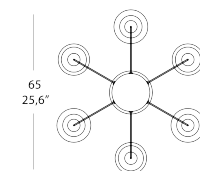

PROJECT	
TYPE	
NOTES	

SAN MARCO

SUSPENSION

BY EVISTYLE

PRODUCT NAME	San Marco SO 7 & SO 9
DESIGNER	Romani Sacconi Architetti Associati
MANUFACTURER	Evistyle
CATEGORY	Suspension
MATERIAL	Glass and Chromed Metal
PRODUCT CODE	SO 7: 25-8510 (Smoke Grey) SO 9: 25-8530 (Smoke Grey) <i>*Other colour codes available upon request</i>

LIGHT SOURCE	SO 7: 7 x MAX 42W G9 SO 9: 9 x MAX 42W G9
FINISHES	Smoke Grey / Amber / Transparent / Crystal
IP	20
DIMENSIONS	Ø 65 x +/- 200 (H) cm Ø 90 x +/- 180 (H) cm
ORIGIN	Italy
WARRANTY	2 Years