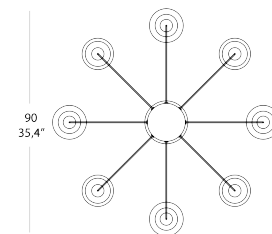

PROJECT	
TYPE	
NOTES	

SAN MARCO

SUSPENSION

BY EVISTYLE

PRODUCT NAME	San Marco SO 7 & SO 9
DESIGNER	Romani Sacconi Architetti Associati
MANUFACTURER	Evistyle
CATEGORY	Suspension
MATERIAL	Glass and Chromed Metal
PRODUCT CODE	SO 7: 25-8510 (Smoke Grey) SO 9: 25-8530 (Smoke Grey) <i>*Other colour codes available upon request</i>

LIGHT SOURCE	SO 7: 7 x MAX 42W G9 SO 9: 9 x MAX 42W G9
FINISHES	Smoke Grey / Amber / Transparent / Crystal
IP	20
DIMENSIONS	Ø 65 x +/- 200 (H) cm Ø 90 x +/- 180 (H) cm
ORIGIN	Italy
WARRANTY	2 Years