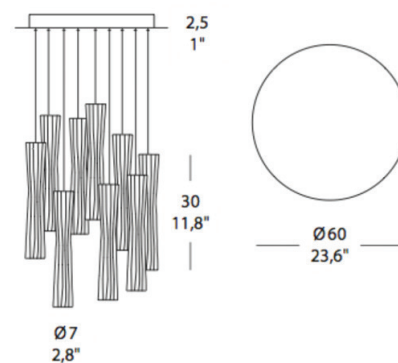

PROJECT	
TYPE	
NOTES	

FRISE S09

SUSPENSION

BY EVISTYLE

PRODUCT NAME	Frise S09
DESIGNER	Andrea Lazzari
MANUFACTURER	Evistyle
CATEGORY	Suspension
MATERIAL	Handmade Glass
PRODUCT CODE	25-8060 (Silk White) *Other colour codes available upon request

LIGHT SOURCE	9 x MAX 42W G9 alo.
FINISHES	Silk White / Black / Gold / Silver / Copper
IP	20
DIMENSIONS	Refer to line drawing
ORIGIN	Italy
WARRANTY	2 Years