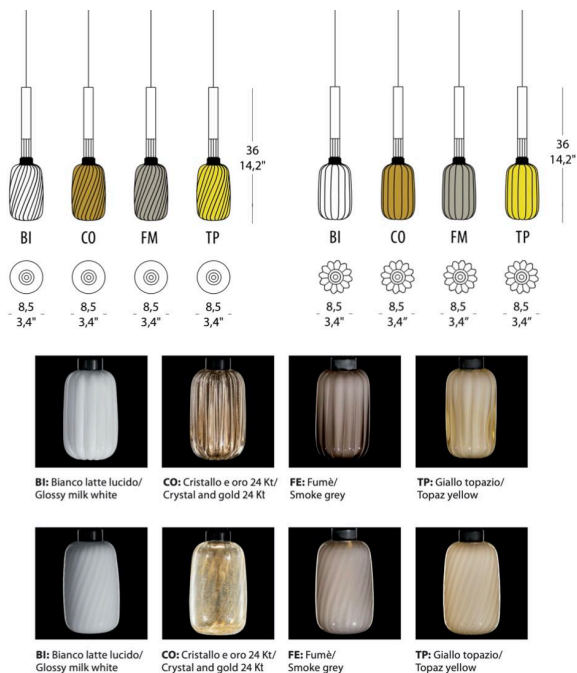

## MINERVA SC/SS

**SUSPENSION**

BY EVISTYLE

<b>PRODUCT NAME</b>	Minerva SC / SS
<b>DESIGNER</b>	Chiaromonte Marin
<b>MANUFACTURER</b>	Evistyle
<b>CATEGORY</b>	Suspension
<b>MATERIAL</b>	Metal / Glass
<b>PRODUCT CODE</b>	Single Suspension product codes upon request Canopy codes: 25-9100 (RO-1 Canopy for 1 light) 25-9101 (RO-2 Canopy for 2 lights) 25-9102 (RO-3 Canopy for 3 lights) 25-9103 (RO-5 Canopy for 5 lights)

<b>LIGHT SOURCE</b>	1 x LED 6.1W
<b>FINISHES</b>	Glosy Milk White Crystal & Gold 24 kt Smoke Grey Topaz Yellow
<b>DIMENSIONS</b>	See line drawings
<b>IP</b>	20
<b>ORIGIN</b>	Italy
<b>WARRANTY</b>	2 years
<b>DIMMABLE</b>	Available upon request