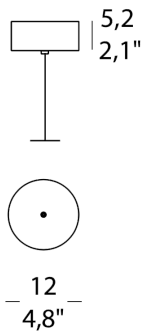

radiantlighting

MINERVA CANOPIES

SUSPENSION

BY EVISTYLE

MINERVA RO-1

1-Light Canopy
with driver 220/240V