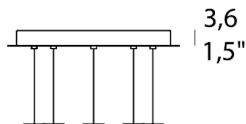

40
15,8"

MINERVA RO-5

5-Light Canopy
with push dimmable driver
220/240Vac 50-60 HZ