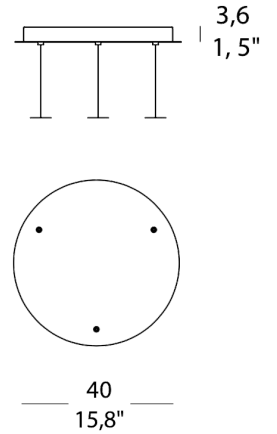

MINERVA RO-3

3-Light Canopy
with push dimmable driver
220/240Vac 50-60 HZ

40
15,8"