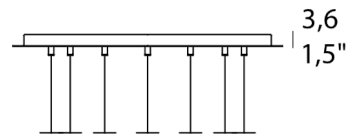

60
23,6"

MINERVA RO-7

7-Light Canopy
with push dimmable driver
220/240Vac 50-60 HZ