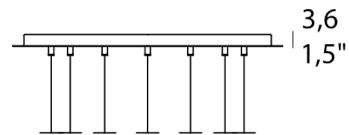

MINERVA RO-7

7-Light Canopy
with push dimmable driver
220/240Vac 50-60 HZ