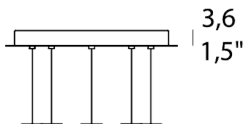

MINERVA RO-5

5-Light Canopy
with push dimmable driver
220/240Vac 50-60 HZ