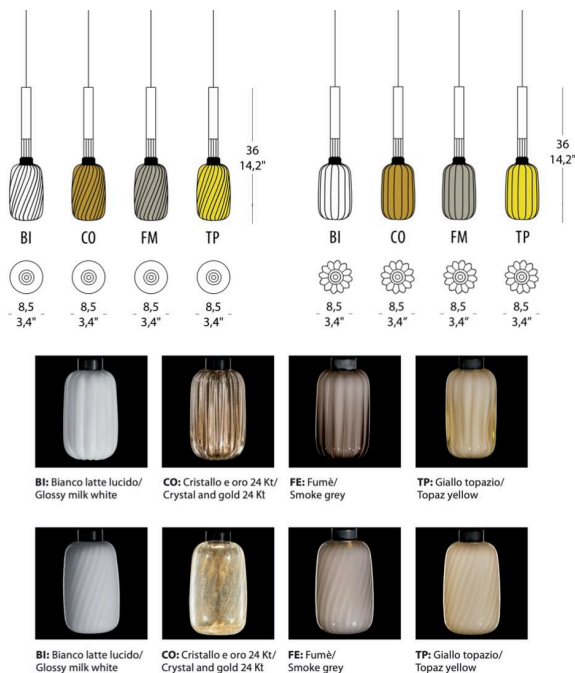

PROJECT	
TYPE	
NOTES	

MINERVA SC/SS

SUSPENSION

BY EVISTYLE

PRODUCT NAME	Minerva SC / SS
DESIGNER	Chiaromonte Marin
MANUFACTURER	Evistyle
CATEGORY	Suspension
MATERIAL	Metal / Glass
PRODUCT CODE	Single Suspension product codes upon request Canopy codes: 25-9100 (RO-1 Canopy for 1 light) 25-9101 (RO-2 Canopy for 2 lights) 25-9102 (RO-3 Canopy for 3 lights) 25-9103 (RO-5 Canopy for 5 lights)

LIGHT SOURCE	1 x LED 6.1W
FINISHES	Glosy Milk White Crystal & Gold 24 kt Smoke Grey Topaz Yellow
DIMENSIONS	See line drawings
IP	20
ORIGIN	Italy
WARRANTY	2 years
DIMMABLE	Single suspensions are not dimmable 3, 5 and 7-Light canopies come with push dimmable driver 220/240Vac 50-60 HZ