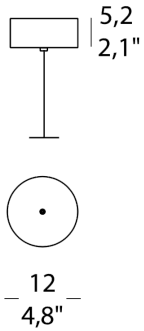

radiantlighting

MINERVA CANOPIES

SUSPENSION

BY EVISTYLE

MINERVA RO-1

1-Light Canopy
with driver 220/240V