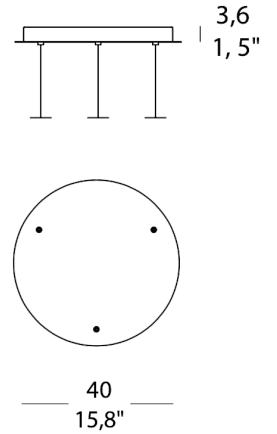

MINERVA RO-3

3-Light Canopy
with push dimmable driver
220/240Vac 50-60 HZ