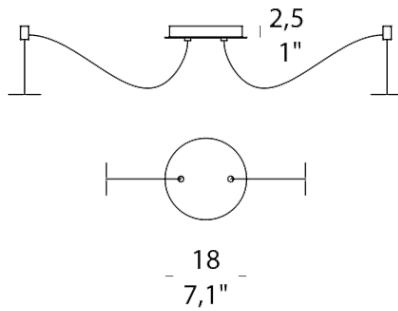

PROJECT	
TYPE	
NOTES	

MINERVA SC/SS

SUSPENSION

BY EVISTYLE

PRODUCT NAME	Minerva SC / SS
DESIGNER	Chiaromonte Marin
MANUFACTURER	Evistyle
CATEGORY	Suspension
MATERIAL	Metal / Glass
PRODUCT CODE	Single Suspension product codes upon request Canopy codes: 25-9100 (RO-1 Canopy for 1 light) 25-9101 (RO-2 Canopy for 2 lights) 25-9102 (RO-3 Canopy for 3 lights) 25-9103 (RO-5 Canopy for 5 lights)

LIGHT SOURCE	1 x LED 6.1W
FINISHES	Glosy Milk White Crystal & Gold 24 kt Smoke Grey Topaz Yellow
DIMENSIONS	See line drawings
IP	20
ORIGIN	Italy
WARRANTY	2 years
DIMMABLE	Single suspensions are not dimmable 3, 5 and 7-Light canopies come with push dimmable driver 220/240Vac 50-60 HZ

radiantlighting

MINERVA CANOPIES

SUSPENSION

BY EVISTYLE

MINERVA RO-1

1-Light Canopy
with driver 220/240V

MINERVA RO-2

2-Light Canopy
with driver 220/240V