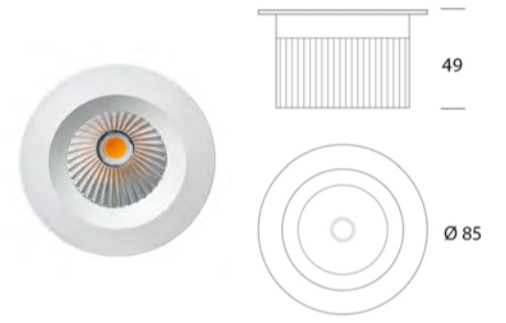

Product Name: Lite Mini
Manufacturer: FAZE
IP: 44
Light Source: 2 LED 7W
Lumen Output: 870 lm
Material: Powder-Coat Aluminium
Finishes: Black / White

Product Name: Starlight LED
Manufacturer: FAZE
IP: 65
Light Source: LED 3W
Lumen Output: 110 lm
Material: Aluminium
Finishes: Aluminium / White