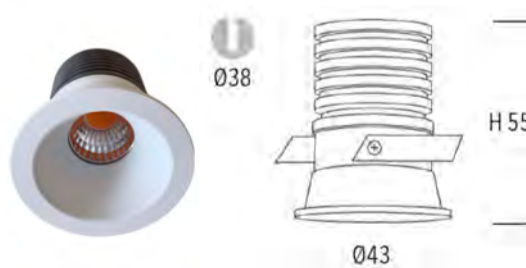

## DOWNLIGHTS

**Product Name:** Edge Mini  
**Manufacturer:** FAZE  
**IP:** 68  
**Light Source:** LED 11W  
**Lumen Output:** 940 lm  
**Material:** Powder-Coat Aluminium  
**Finishes:** Black / White

**Product Name:** Lite 108  
**Manufacturer:** FAZE  
**IP:** 44  
**Light Source:** LED 12W  
**Lumen Output:** 1050 lm  
**Material:** Powder-coat Aluminium  
**Finishes:** Black / White

**Product Name:** Lite Mini  
**Manufacturer:** FAZE  
**IP:** 44  
**Light Source:** 2 LED 7W  
**Lumen Output:** 870 lm  
**Material:** Powder-Coat Aluminium  
**Finishes:** Black / White

**Product Name:** Starlight LED  
**Manufacturer:** FAZE  
**IP:** 65  
**Light Source:** LED 3W  
**Lumen Output:** 110 lm  
**Material:** Aluminium  
**Finishes:** Aluminium / White

**Product Name:** Luna Starlight  
**Manufacturer:** FAZE  
**IP:** 65  
**Light Source:** LED 5W  
**Lumen Output:** 400 lm  
**Material:** Powder-Coat Aluminium  
**Finishes:** Sand White / Black

**Product Name:** Edge 135  
**Manufacturer:** FAZE  
**IP:** 44  
**Light Source:** LED 25W  
**Lumen Output:** 2250 lm  
**Material:** Powder-Coat Aluminium  
**Finishes:** Black / White