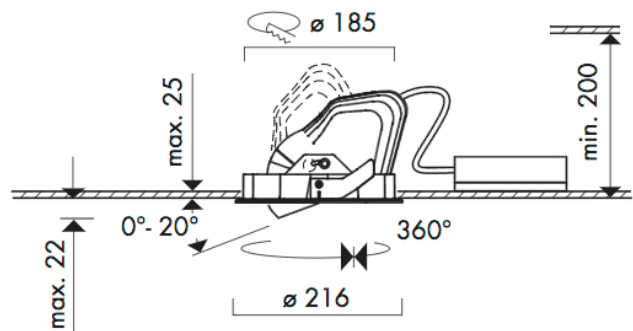

radiantlighting

PROJECT	
TYPE	
NOTES	

VECTO VDL DOWNLIGHT ARCHITECTURAL / CEILING

BY ANSORG

PRODUCT NAME	Vecto VDL Downlight
DESIGNER	Ansorg
MANUFACTURER	Ansorg
PRODUCT CODE	Upon Request
CATEGORY	Ceiling / Architectural
LIGHT SOURCE	LED 30W, 40W or 47W
LUMENS	3000 lm (30W) 4000 lm (40W) 5000 lm (47W)

DIMMABLE	Yes
IP	20
DIMENSIONS	Ø 216 x min. 200 (H) mm
CONNECTION DATA	220-240 V, 50/60 Hz (110-277 V on request)
FINISHES	White Anthracite Silver
ORIGIN	Germany
WARRANTY	1 Year