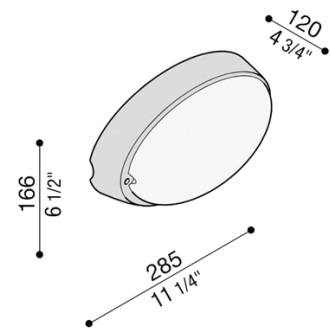

radiantlighting

AIRY OVALE 300

OUTDOOR + WALL

BY LOMBARDO

PROJECT	
TYPE	
NOTES	

PRODUCT NAME	Airy Ovale 300												
DESIGNER	Italo Belussi												
MANUFACTURER	Lombardo												
PRODUCT CODE	<table border="0"> <tr> <td>Fluro:</td> <td>LED:</td> </tr> <tr> <td>48-82121 (White)</td> <td>48-821F13 (White)</td> </tr> <tr> <td>48-82122 (Black)</td> <td>48-821F23 (Black)</td> </tr> <tr> <td>48-8212G (Grey)</td> <td>48-821FG3 (Grey)</td> </tr> <tr> <td>48-8212U (Copper)</td> <td>48-821FU3 (Copper)</td> </tr> <tr> <td>48-8212K (Corten)</td> <td>48-821FK3 (Corten)</td> </tr> </table>	Fluro:	LED:	48-82121 (White)	48-821F13 (White)	48-82122 (Black)	48-821F23 (Black)	48-8212G (Grey)	48-821FG3 (Grey)	48-8212U (Copper)	48-821FU3 (Copper)	48-8212K (Corten)	48-821FK3 (Corten)
Fluro:	LED:												
48-82121 (White)	48-821F13 (White)												
48-82122 (Black)	48-821F23 (Black)												
48-8212G (Grey)	48-821FG3 (Grey)												
48-8212U (Copper)	48-821FU3 (Copper)												
48-8212K (Corten)	48-821FK3 (Corten)												
CATEGORY	Outdoor + Wall												
MATERIAL	Polycarbonate Acid-Etched Glass												
LIGHT SOURCE	Fluorescent 23W or 10W LED												

FINISHES	White Black Grey	Copper Corten
DIMENSIONS	285 (L) x 166 (H) x 120 (W) mm	
IP	54	
ORIGIN	Italy	
WARRANTY	3 years	
DIMMABLE	No	

PERTH
T +61 08 9240 1008
F +61 08 9240 1178
sales@radiantlighting.com.au