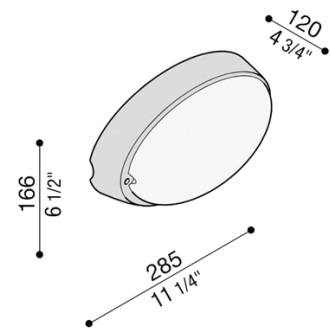

radiantlighting

AIRY OVALE 300

OUTDOOR + WALL

BY LOMBARDO

PROJECT	
TYPE	
NOTES	

PRODUCT NAME	Airy Ovale 300												
DESIGNER	Italo Belussi												
MANUFACTURER	Lombardo												
PRODUCT CODE	<table border="0"> <tr> <td>Fluro:</td> <td>LED:</td> </tr> <tr> <td>48-82121 (White)</td> <td>48-821F13 (White)</td> </tr> <tr> <td>48-82122 (Black)</td> <td>48-821F23 (Black)</td> </tr> <tr> <td>48-8212G (Grey)</td> <td>48-821FG3 (Grey)</td> </tr> <tr> <td>48-8212U (Copper)</td> <td>48-821FU3 (Copper)</td> </tr> <tr> <td>48-8212K (Corten)</td> <td>48-821FK3 (Corten)</td> </tr> </table>	Fluro:	LED:	48-82121 (White)	48-821F13 (White)	48-82122 (Black)	48-821F23 (Black)	48-8212G (Grey)	48-821FG3 (Grey)	48-8212U (Copper)	48-821FU3 (Copper)	48-8212K (Corten)	48-821FK3 (Corten)
Fluro:	LED:												
48-82121 (White)	48-821F13 (White)												
48-82122 (Black)	48-821F23 (Black)												
48-8212G (Grey)	48-821FG3 (Grey)												
48-8212U (Copper)	48-821FU3 (Copper)												
48-8212K (Corten)	48-821FK3 (Corten)												
CATEGORY	Outdoor + Wall												
MATERIAL	Polycarbonate Acid-Etched Glass												
LIGHT SOURCE	Fluorescent 23W or 10W LED												

FINISHES	White, Black, Grey, Copper, Corten
DIMENSIONS	285 (L) x 166 (H) x 120 (W) mm
IP	54
ORIGIN	Italy
WARRANTY	3 years

PERTH
T +61 08 9240 1008
F +61 08 9240 1178
sales@radiantlighting.com.au

SYDNEY
T 1300 438 609
F 1300 438 610
sydney@radiantlighting.com.au