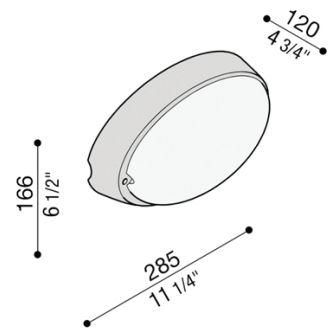

## AIRY OVALE 300

OUTDOOR + WALL

BY LOMBARDO

PROJECT	
TYPE	
NOTES	

<b>PRODUCT NAME</b>	Airy Ovale 300
<b>DESIGNER</b>	Italo Belussi
<b>MANUFACTURER</b>	Lombardo
<b>PRODUCT CODE</b>	48-82121 (White) 48-82122 (Black) 48-8212G (Grey High Tech) 48-8212U (Copper) 48-8212K (Corten)
<b>CATEGORY</b>	Outdoor + Wall
<b>MATERIAL</b>	Polycarbonate   Acid-Etched Glass
<b>LIGHT SOURCE</b>	Fluorescent 23W

<b>FINISHES</b>	White, Black, Grey High Tech, Copper, Corten
<b>DIMENSIONS</b>	285 (L) x 166 (H) x 120 (W) mm
<b>IP</b>	54
<b>ORIGIN</b>	Italy
<b>WARRANTY</b>	3 years

PERTH  
T +61 08 9240 1008  
F +61 08 9240 1178  
sales@radiantlighting.com.au