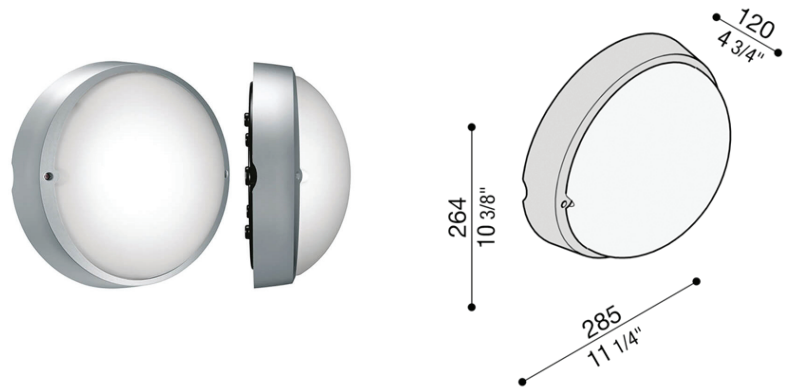

radiantlighting

AIRY TONDA 300 OUTDOOR + WALL + CEILING

BY LOMBARDO

PROJECT	
TYPE	
NOTES	

PRODUCT NAME	Airy Tonda 300
DESIGNER	Italo Belussi
MANUFACTURER	Lombardo
PRODUCT CODE	48-82221 (White) 48-82222 (Black) 48-8222G (Grey High Tech) 48-8222k (Corten)
CATEGORY	Outdoor + Wall + Ceiling
MATERIAL	Polycarbonate Acid-Etched Glass
LIGHT SOURCE	Fluorescent 23W

FINISHES	White Black Grey High Tech Corten
DIMENSIONS	285 (L) x 264 (H) x 120 (W) mm
IP	54
ORIGIN	Italy
WARRANTY	3 years
DIMMABLE	No

PERTH
T +61 08 9240 1008
F +61 08 9240 1178
sales@radiantlighting.com.au