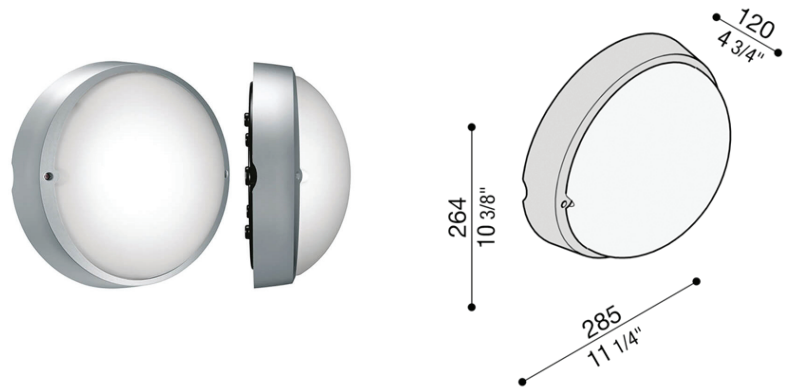

## AIRY TONDA 300 OUTDOOR + WALL + CEILING

BY LOMBARDO

|                |  |
|----------------|--|
| <b>PROJECT</b> |  |
| <b>TYPE</b>    |  |
| <b>NOTES</b>   |  |

|                     |  |
|---------------------|--|
| <b>PRODUCT NAME</b> | Airy Tonda 300   |
| <b>DESIGNER</b>     | Italo Belussi  |
| <b>MANUFACTURER</b> | Lombardo   |
| <b>PRODUCT CODE</b> | 48-82221 (White)<br>48-82222 (Black)<br>48-8222G (Grey High Tech)<br>48-8222k (Corten) |
| <b>CATEGORY</b>     | Outdoor + Wall + Ceiling   |
| <b>MATERIAL</b>     | Polycarbonate   Acid-Etched Glass  |
| <b>LIGHT SOURCE</b> | Fluorescent 23W  |

|                   |                                      |
|-------------------|--------------------------------------|
| <b>FINISHES</b>   | White, Black, Grey High Tech, Corten |
| <b>DIMENSIONS</b> | 285 (L) x 264 (H) x 120 (W) mm       |
| <b>IP</b>         | 54                                   |
| <b>ORIGIN</b>     | Italy                                |
| <b>WARRANTY</b>   | 3 years                              |