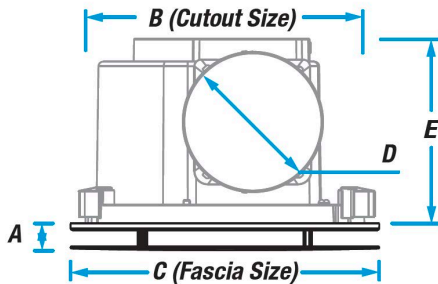

radiantlighting

AIRBUS 250

CEILING

BY VENTAIR

PROJECT	
TYPE	
NOTES	

PRODUCT NAME	AIRBUS 250 ROUND AIRBUS 250 SQUARE
DESIGNER	Ventair
MANUFACTURER	Ventair
PRODUCT CODE	640-PVPX250WH / 640PVPX250SS (ROUND) 640-PVPX250WHSQ / 640-PVPX250SSQ (SQUARE)
MOTOR POWER	50W Air Delivery 328m ³ /h

FINISHES	Silver White
DIMENSIONS	ROUND: 328, Ø 296 Cut-Out (round) SQUARE: 328 x 328, Ø 296 Cut-Out (round)
IP	X4
WARRANTY	5 year manufacturers warranty
CATEGORY	Ceiling

DRAWING

A	B	C	D	E
29mm	Ø296mm	328mm	Ø150mm	175mm