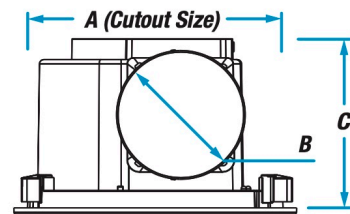

radiantlighting

AIRBUS 250 LED

EXHAUST FANS

BY VENTAIR

PROJECT	
TYPE	
NOTES	

Model	A	B	C
PVPX250	Ø296mm	Ø150mm	197mm

PRODUCT NAME	Airbus 250 LED (Round & Square)
DESIGNER	Ventair
MANUFACTURER	Ventair
PRODUCT CODE	640-PVPX250WHLED (White, Round, Full Kit) 640-PVPX250WHSQLED (White, Square, Full Kit) 640-PVPX250SSLED (Silver, Round, Full Kit) 640-PVPX250SSSQLED (Silver, Square, Full Kit) 640-PVPX250BLED (Black, Round, Full Kit) 640-PVPX250BLSQLED (Black, Square, Full Kit)
NOISE LEVEL	42dB(A)
CATEGORY	Exhaust Fans

MOTOR POWER	50W
LIGHT SOURCE	LED 14W (4200K)
LUMENS	1290 lm
FINISHES	Black / White / Silver
DIMENSIONS	Square Fascia: 326 x 326mm Round Fascia: Ø 326 mm Cut out for Motor: Ø 296 mm
IP	X44
WARRANTY	5 years