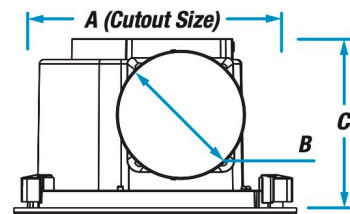

## AIRBUS 250 LED

EXHAUST FANS

BY VENTAIR

Model	A	B	C
PVPX250	Ø296mm	Ø150mm	197mm

<b>PRODUCT NAME</b>	Airbus 250 LED (Round & Square)
<b>DESIGNER</b>	Ventair
<b>MANUFACTURER</b>	Ventair
<b>PRODUCT CODE</b>	640-PVPX250 Motor only 640-ABGLED250WHRD White, Round, Grille with 14W LED 640-ABGLED250SSRD Silver, Round, Grille with 14W LED 640-ABGLED250BLRD Black, Round, Grille with 14W LED 640-ABGLED250WHSQ White, Square, Grille with 14W LED 640-ABGLED250SSSQ Silver, Square, Grille with 14W LED 640-ABGLED250BLSQ Black, Square, Grille with 14W LED
<b>NOISE LEVEL</b>	42dB(A)
<b>CATEGORY</b>	Exhaust Fans

<b>MOTOR POWER</b>	50W
<b>LIGHT SOURCE</b>	LED 14W (4200K)
<b>LUMENS</b>	1290 lm
<b>FINISHES</b>	Black / White / Silver
<b>DIMENSIONS</b>	Square Fascia: 326 x 326mm Round Fascia: Ø 326 mm Cut out for Motor: Ø 296 mm
<b>IP</b>	X44
<b>WARRANTY</b>	5 years