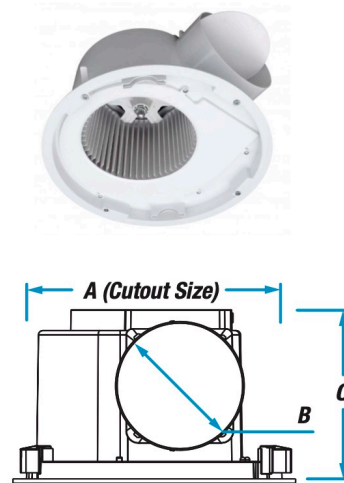

AIRBUS 250

EXHAUST FANS

BY VENTAIR

PROJECT	
TYPE	
NOTES	

Model	A	B	C
PVPX250	Ø296mm	Ø150mm	197mm

PRODUCT NAME	Airbus 250 (Round & Square)	
DESIGNER	Ventair	
MANUFACTURER	Ventair	
PRODUCT CODE	640-PVPX250WH 640-PVPX250WHSQ 640-PVPX250 640-ABG250WHRD 640-ABG250SSRD 640-ABG250BLRD 640-ABG250WHSQ 640-ABG250SSSQ 640-ABG250BLSQ	White, Round White, Square Motor only White, Round, Grille only Silver, Round, Grille only Black, Round, Grille only White, Square, Grille only Silver, Square, Grille only Black, Square, Grille only
NOISE LEVEL	42dB(A)	
CATEGORY	Exhaust Fans	

MOTOR POWER	50W
FINISHES	Black / White / Silver
DIMENSIONS	Square Fascia: 326 x 326mm Round Fascia: Ø 326 mm Cut out for Motor: Ø 296 mm
IP	X4
WARRANTY	5 years