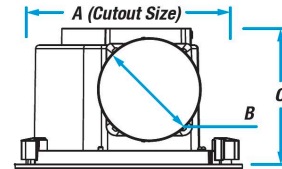

### DIMENSIONS

Model	A	B	C
PVPX200	Ø240mm	Ø100mm	170mm

<b>PRODUCT NAME</b>	Airbus 200 LED (Round & Square)
<b>DESIGNER</b>	Ventair
<b>MANUFACTURER</b>	Ventair
<b>PRODUCT CODE</b>	640-PVPX200WHLED (White, Round, Full Kit) 640-PVPX200WHSQLED (White, Square, Full Kit) 640-PVPX200SSLED (Silver, Round, Full Kit) 640-PVPX200SSSQLED (Silver, Square, Full Kit) 640-PVPX200BLED (Black, Round, Full Kit) 640-PVPX200BLSQLED (Black, Square, Full Kit)
<b>NOISE LEVEL</b>	38dB(A)
<b>CATEGORY</b>	Exhaust Fans

<b>MOTOR POWER</b>	30W
<b>LIGHT SOURCE</b>	LED 10W (4200K)
<b>LUMENS</b>	855 lm
<b>FINISHES</b>	Black / White / Silver
<b>DIMENSIONS</b>	Square Fascia: 272 x 272 mm Round Fascia: Ø 272 mm Cut out for Motor: Ø 240 mm
<b>IP</b>	X44
<b>WARRANTY</b>	5 years