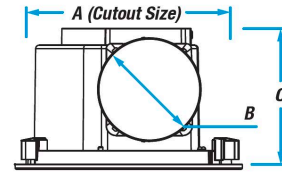

### DIMENSIONS

Model	A	B	C
PVPX200	Ø240mm	Ø100mm	170mm

<b>PRODUCT NAME</b>	Airbus 200 LED (Round & Square)
<b>DESIGNER</b>	Ventair
<b>MANUFACTURER</b>	Ventair
<b>PRODUCT CODE</b>	<p>640-PVPX200WHLED (White, Round, Full Kit)          640-PVPX200WHSQLED (White, Square, Full Kit)          640-PVPX200SSLED (Silver, Round, Full Kit)          640-PVPX200SSSQLED (Silver, Square, Full Kit)          640-PVPX200BLED (Black, Round, Full Kit)          640-PVPX200BLSQLED (Black, Square, Full Kit)</p> <p>640-PVPX200 (Body Only)</p> <p>640-ABGLED200WH-RD (White, Round Fascia Only)          640-ABGLED200WH-SQ (White, Square Fascia Only)          640-ABGLED200SS-RD (Silver, Round, Fascia Only)          640-ABGLED200SS-SQ (Silver, Square, Fascia Only)          640-ABGLED200BL-RD (Black, Round, Fascia Only)          640-ABGLED200BL-SQ (Black, Square, Fascia Only)</p>
<b>NOISE LEVEL</b>	38dB(A)

<b>CATEGORY</b>	Exhaust Fans
<b>MOTOR POWER</b>	30W
<b>LIGHT SOURCE</b>	LED 10W (4200K)
<b>LUMENS</b>	855 lm
<b>FINISHES</b>	Black / White / Silver
<b>DIMENSIONS</b>	<p>Square Fascia: 272 x 272 mm          Round Fascia: Ø 272 mm          Cut out for Motor: Ø 240 mm</p>
<b>IP</b>	X44
<b>WARRANTY</b>	5 years