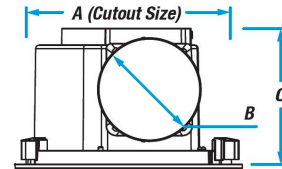

radiantlighting

AIRBUS 200 LED

EXHAUST FANS

BY VENTAIR

DIMENSIONS

| Model | A | B | C |
|---------|--------|--------|-------|
| PVPX200 | Ø240mm | Ø100mm | 170mm |

| | |
|---------------------|--|
| PRODUCT NAME | Airbus 200 LED (Round & Square) |
| DESIGNER | Ventair |
| MANUFACTURER | Ventair |
| PRODUCT CODE | 640-PVPX200 Motor only 640-ABGLED200WHRD White, Round, 14W LED 640-ABGLED200SSSQ Silver, Square, Grille with 14W LED 640-ABGLED200BLRD Black, Round, Grille with 14W LED 640-ABGLED200WHSQ White, Square, Grille with 14W LED 640-ABGLED200SSSQ Silver, Square, Grille with 14W LED 640-ABGLED200BLSQ Black, Square, Grille with 14W LED |
| NOISE LEVEL | 38dB(A) |
| CATEGORY | Exhaust Fans |

| | |
|---------------------|--|
| MOTOR POWER | 30W |
| LIGHT SOURCE | LED 10W (4200K) |
| LUMENS | 855 lm |
| FINISHES | Black / White / Silver |
| DIMENSIONS | Square Fascia: 272 x 272 mm Round Fascia: Ø 272 mm Cut out for Motor: Ø 240 mm |
| IP | X44 |
| WARRANTY | 5 years |