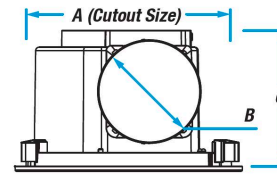

radiantlighting

AIRBUS 200

EXHAUST FANS

BY VENTAIR

DIMENSIONS

Model	A	B	C
PVPX200	Ø240mm	Ø100mm	170mm

PRODUCT NAME	Airbus 200 (Round & Square)
DESIGNER	Ventair
MANUFACTURER	Ventair
PRODUCT CODE	<p>640-PVPX200WH (White, Round, Full Kit) 640-PVPX200WHSQ (White, Square, Full Kit) 640-PVPX200SS (Silver, Round, Full Kit) 640-PVPX200SSSQ (Silver, Square, Full Kit) 640-PVPX200BL (Black, Round, Full Kit) 640-PVPX200BLSQ (Black, Square, Full Kit)</p> <p>640-PVPX200 (Body Only)</p> <p>640-ABG200WH-RD (White, Round Fascia Only) 640-ABG200WH-SQ (White, Square Fascia Only) 640-ABG200SS-RD (Silver, Round, Fascia Only) 640-ABG200SS-SQ (Silver, Square, Fascia Only) 640-ABG200BL-RD (Black, Round, Fascia Only) 640-ABG200BL-SQ (Black, Square, Fascia Only)</p>

CATEGORY	Exhaust Fans
MOTOR POWER	30W
NOISE LEVEL	38dB(A)
FINISHES	Black / White / Silver
DIMENSIONS	<p>Square Fascia: 272 x 272 mm Round Fascia: Ø 272 mm Cut out for Motor: Ø 240 mm</p>
IP	X4
WARRANTY	5 years