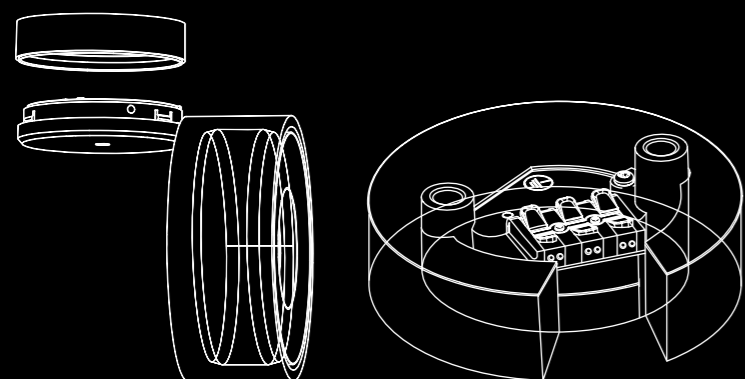

## Vita

The VITA is sleek in design, versatile and fits seamlessly into both residential and commercial interior spaces. The adaptability of the VITA ensures unlimited design opportunities.

Vita

Vita Fixed

## Easy Installation

Something we really value when it comes to designing our fittings is ease and simplicity. The VITA has a 'quick connection system' which means that when the electrician installs the base plate, the fitting then just snaps into place! Therefore from then on, the fitting is tool free.

## Interchangeable snap-lock fascia

Featuring a magnetic 'snap-lock' front ring fascia available in three different colours, the VITA series allows customisation to suit any interior space.

**Available in three beam angles**  
Providing the perfect light for any application.

**Revolutionary hinge design**  
The Vita features a revolutionary hinge design, allowing a 90° tilt, and 350° rotation all in one swift smooth motion.