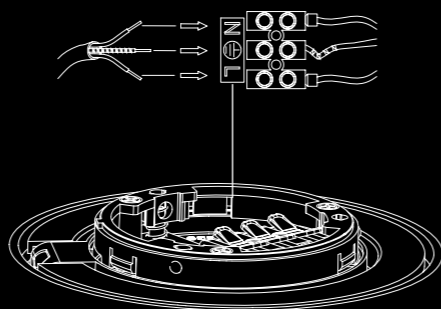

## Easy Installation

Something we really value when it comes to designing our fittings is ease and simplicity. The VITA has a 'quick connection system' which means that when the electrician installs the base plate, the fitting then just snaps into place! Therefore from then on, the fitting is tool free.

## Specially designed circular driver

The VITA showcases a unique circular driver with a power factor of 0.95. Specially designed and fully dimmable, this is one of the most efficient drivers available.

## Interchangeable snap-lock fascia

Featuring a magnetic 'snap-lock' front ring fascia available in three different colours, the VITA series allows customisation to suit any interior space.

**Available in three beam angles**  
Providing the perfect light for any application.

**Revolutionary hinge design**  
The Vita features a revolutionary hinge design, allowing a 90° tilt, and 350° rotation all in one swift smooth motion.