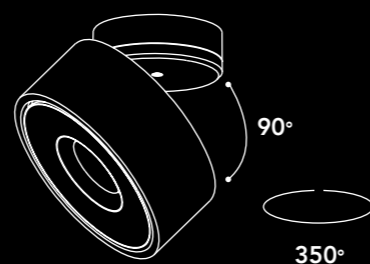

## Interchangeable snap-lock fascia

Featuring a magnetic 'snap-lock' front ring fascia available in three different colours, the VITA series allows customisation to suit any interior space.

**Available in three beam angles**  
Providing the perfect light for any application.

**Revolutionary hinge design**  
The Vita features a revolutionary hinge design, allowing a 90° tilt, and 350° rotation all in one swift smooth motion.