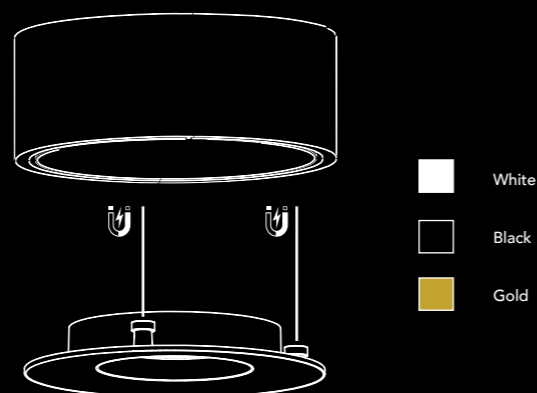

## Easy Installation

Something we really value when it comes to designing our fittings is ease and simplicity. The VITA has a 'quick connection system' which means that when the electrician installs the base plate, the fitting then just snaps into place! Therefore from then on, the fitting is tool free.

## Interchangeable snap-lock fascia

Featuring a magnetic 'snap-lock' front ring fascia available in three different colours, the VITA series allows customisation to suit any interior space.

**Available in three beam angles**  
Providing the perfect light for any application.

**Revolutionary hinge design**  
The Vita features a revolutionary hinge design, allowing a 90° tilt, and 350° rotation all in one swift smooth motion.