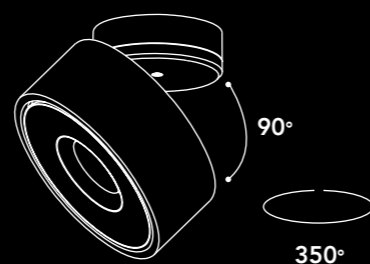

## Specially designed circular driver

The VITA showcases a unique circular driver with a power factor of 0.95. Specially designed and fully dimmable, this is one of the most efficient drivers available.

## Interchangeable snap-lock fascia

Featuring a magnetic 'snap-lock' front ring fascia available in three different colours, the VITA series allows customisation to suit any interior space.

**Available in three beam angles**  
Providing the perfect light for any application.

**Revolutionary hinge design**  
The Vita features a revolutionary hinge design, allowing a 90° tilt, and 350° rotation all in one swift smooth motion.