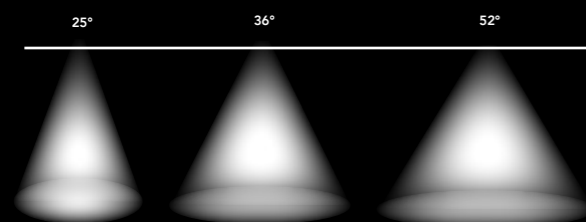

Interchangeable snap-lock fascia

Featuring a magnetic 'snap-lock' front ring fascia available in three different colours, the VITA series allows customisation to suit any interior space.

Available in three beam angles
Providing the perfect light for any application.