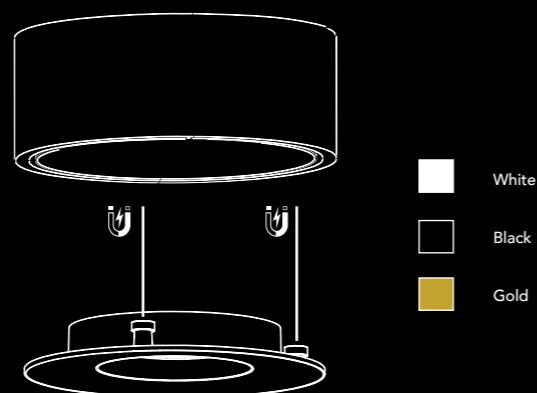

## Easy Installation

Something we really value when it comes to designing our fittings is ease and simplicity. The VITA has a 'quick connection system' which means that when the electrician installs the base plate, the fitting then just snaps into place! Therefore from then on, the fitting is tool free.

## Specially designed circular driver

The VITA showcases a unique circular driver with a power factor of 0.95. Specially designed and fully dimmable, this is one of the most efficient drivers available.

## Interchangeable snap-lock fascia

Featuring a magnetic 'snap-lock' front ring fascia available in three different colours, the VITA series allows customisation to suit any interior space.

**Available in three beam angles**  
Providing the perfect light for any application.

**Revolutionary hinge design**  
The Vita features a revolutionary hinge design, allowing a 90° tilt, and 350° rotation all in one swift smooth motion.