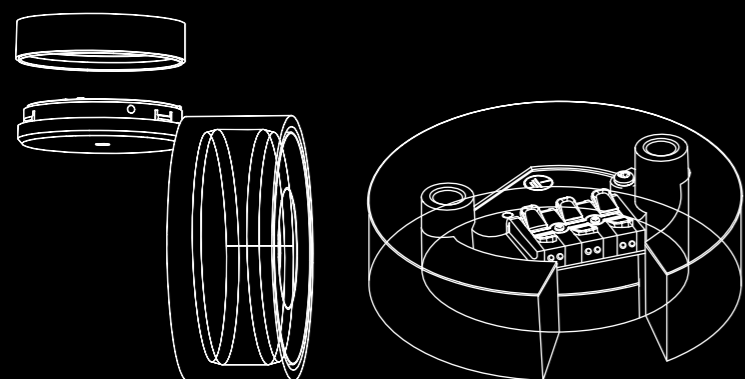

## Easy Installation

Something we really value when it comes to designing our fittings is ease and simplicity. The VITA has a 'quick connection system' which means that when the electrician installs the base plate, the fitting then just snaps into place! Therefore from then on, the fitting is tool free.

## Specially designed circular driver

The VITA showcases a unique circular driver with a power factor of 0.95. Specially designed and fully dimmable, this is one of the most efficient drivers available.

## Interchangeable snap-lock fascia

Featuring a magnetic 'snap-lock' front ring fascia available in three different colours, the VITA series allows customisation to suit any interior space.

**Available in three beam angles**  
Providing the perfect light for any application.

**Revolutionary hinge design**  
The Vita features a revolutionary hinge design, allowing a 90° tilt, and 350° rotation all in one swift smooth motion.