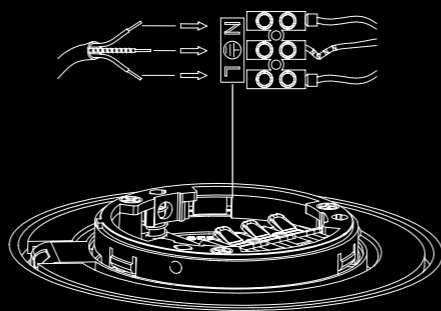

## Easy Installation

Something we really value when it comes to designing our fittings is ease and simplicity. The VITA has a 'quick connection system' which means that when the electrician installs the base plate, the fitting then just snaps into place! Therefore from then on, the fitting is tool free.

## Specially designed circular driver

The VITA showcases a unique circular driver with a power factor of 0.95. Specially designed and fully dimmable, this is one of the most efficient drivers available.

## Interchangeable snap-lock fascia

Featuring a magnetic 'snap-lock' front ring fascia available in three different colours, the VITA series allows customisation to suit any interior space.

**Available in three beam angles**  
Providing the perfect light for any application.

**Revolutionary hinge design**  
The Vita features a revolutionary hinge design, allowing a 90° tilt, and 350° rotation all in one swift smooth motion.