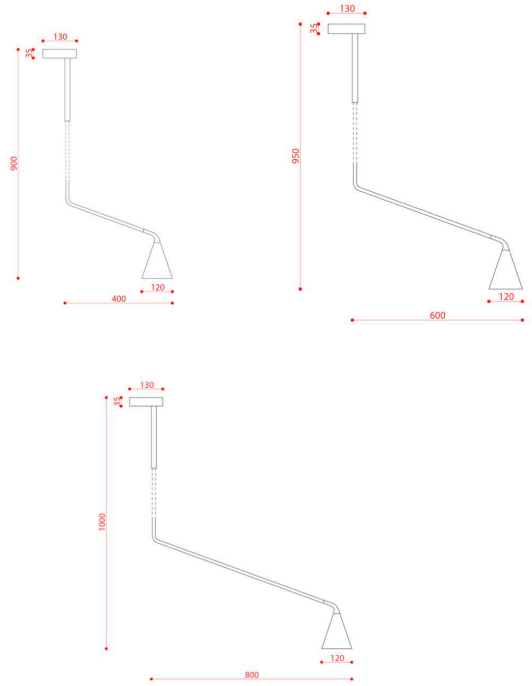

radiantlighting

GORDON 561.11 A,B,C

CEILING

BY TOOY

PROJECT	
TYPE	
NOTES	

PRODUCT NAME	Gordon 561.11 A,B,C
DESIGNER	Corrado Dotti
MANUFACTURER	Tooy
PRODUCT CODE	*Available upon request
CATEGORY	Ceiling
MATERIAL	Borosilicate glass Metal
LIGHT SOURCE	Max 10W - E14
DIMMABILITY	Dependant on bulb

FINISHES	Matte Black Matte Black + Brushed Brass Matte Black + Polished Gold Matte Black + Black Chrome
DIMENSIONS	∅ 120 x L40 x H70 ∅ 120 x L60 x H75 ∅ 120 x L80 x H80
IP	40
ORIGIN	Italy
WARRANTY	1 year