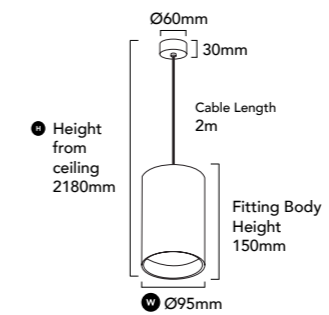

Silo Suspension