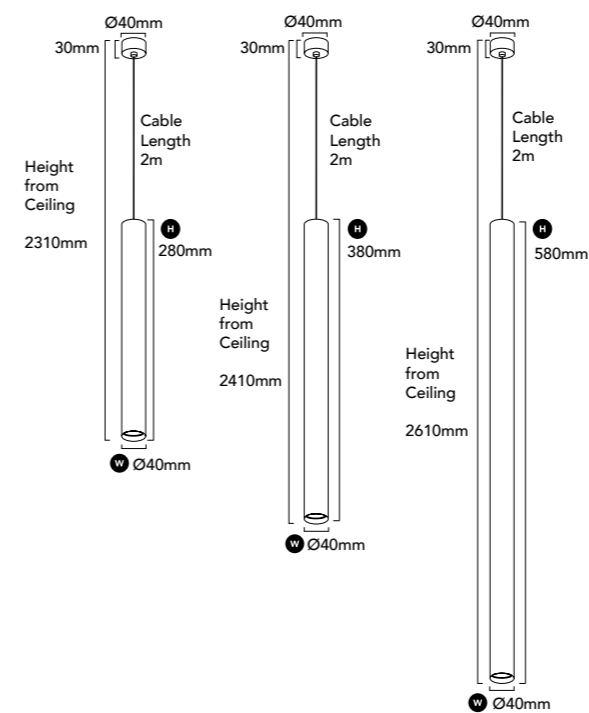

Silo Suspension 40

LED 6W
Lumens 520 lm (3000K)
 520 lm (4000K)
Cable Length 2m

Silo Suspension 60

LED 12W
Lumens 1080 lm (3000K)
 1080 lm (4000K)
Cable Length 2m

Quick Connection System

The quick connection system has been designed for ease and simplicity, allowing a fast and simple installation process. This allows for a seamless design that complements the aesthetic of the fitting.

Suspension Collection Specifications

Ø40mm, 3 Heights Available

Height (H)	280mm	380mm	580mm
Width (W)	Ø40mm	Ø40mm	Ø40mm
Canopy Dimensions (Applicable to all heights)			
Width Ø40mm x Height 30mm			

Silo 40 Suspension