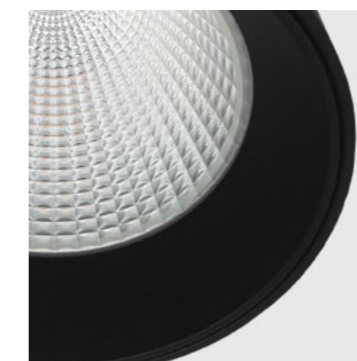

Refined Black Baffle

A slim black baffle design, for visual comfort and reduced glare.