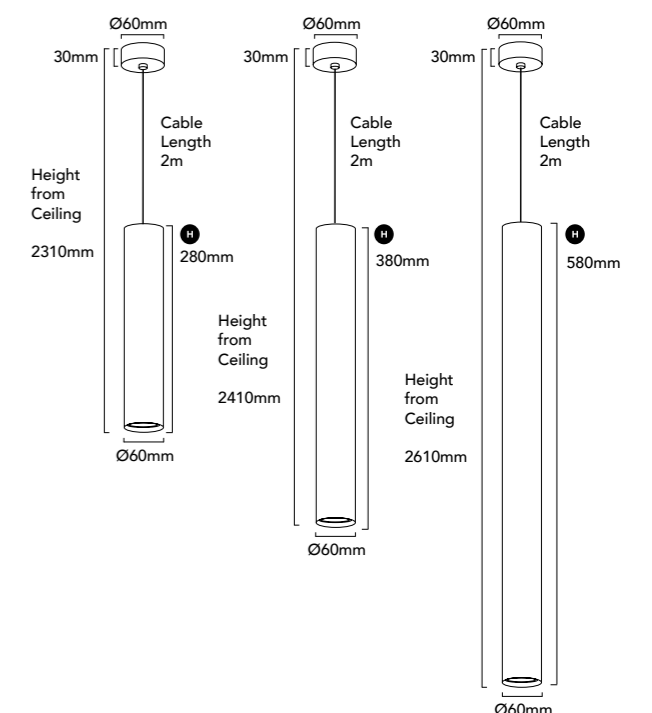

Silo Suspension

The Silo Suspension has a simple yet sophisticated design, providing endless design opportunities. With various heights and diameters, the Silo Suspension allows you to create unique and dynamic lighting to your space.

Silo Suspension 40

LED 6W
Lumens 520 lm (3000K)
 520 lm (4000K)
Cable Length 2m

Silo Suspension 60

LED 12W
Lumens 1080 lm (3000K)
 1080 lm (4000K)
Cable Length 2m

Quick Connection System

The quick connection system has been designed for ease and simplicity, allowing a fast and simple installation process. This allows for a seamless design that complements the aesthetic of the fitting.

Suspension Collection Specifications

Ø40mm, 3 Heights Available

Height (H)	280mm	380mm	580mm
Width (W)	Ø40mm	Ø40mm	Ø40mm
Canopy Dimensions (Applicable to all heights)			
Width Ø40mm x Height 30mm			

Silo 40 Suspension