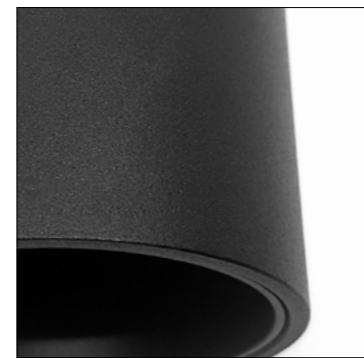

Silo Suspension 40

LED 6W
Lumens 520 lm (3000K)
 520 lm (4000K)
Cable Length 2m

Silo Suspension 60

LED 12W
Lumens 1080 lm (3000K)
 1080 lm (4000K)
Cable Length 2m

Quick Connection System

The quick connection system has been designed for ease and simplicity, allowing a fast and simple installation process. This allows for a seamless design that complements the aesthetic of the fitting.

Advanced Lens Technology

The Silo Suspension features the latest in lens technology, guiding virtually every ray of light emitted by the LED. The lens improves the efficiency of the fitting, enhances visual comfort and dramatically reduces glare.

Slim, Modern Design

The Silo Suspension is designed with a modern aesthetic in mind. Created as a slim and modern lighting alternative for over a kitchen bench, table or in a cluster.

- CRI 92+
- Flicker Free
- DIMMABLE
- Casambi Bluetooth Compatible
- Baffle Options**
- Powder Coated Black (Standard)
- Powder Coated White
- Powder Coated Gold
- Finishes**
- Powder Coated Black
- Powder Coated White