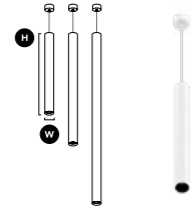

Suspension Collection Specifications

Ø40mm, 3 Heights Available

Height (H)	280mm	380mm	580mm
Width (W)	Ø40mm	Ø40mm	Ø40mm
Canopy Dimensions (Applicable to all heights)			
Width Ø40mm x Height 30mm			

Silo 40 Suspension