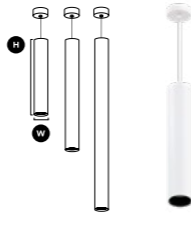

Ø60mm, 3 Heights Available

Height (H)	280mm	380mm	580mm
Width (W)	Ø60mm	Ø60mm	Ø60mm
Canopy Dimensions (Applicable to all heights)			
Width Ø60mm x Height 30mm			

Silo 60 Suspension

Product Code	
280, White, 3000K, 60°	118-SIP62812W603
280, White, 4000K, 60°	118-SIP62812W604
280, Black, 3000K, 60°	118-SIP62812B603
280, Black, 4000K, 60°	118-SIP62806B604
380, White, 3000K, 60°	118-SIP63806W603
380, White, 4000K, 60°	118-SIP63806W604
380, Black, 3000K, 60°	118-SIP63806B603
380, Black, 4000K, 60°	118-SIP63806B604
580, White, 3000K, 60°	118-SIP65806W603
580, White, 4000K, 60°	118-SIP65806W604
580, Black, 3000K, 60°	118-SIP65806B603
580, Black, 4000K, 60°	118-SIP65806B604

General Specifications

LED	12W
Lumens	1080 lm (3000K) | 1080 lm (4000K)
Efficacy	83 lm/w (3000K) | 84 lm/w (4000K)
Colour	3000K, Warm White 4000K, Cool White
Material	Powder Coated Aluminium
Finish	White | Black
Beam	15° | 24° | 36° | 45° | 60°
CRI	92+
IP	20
Colour Deviation	SDCM ≤2
UGR	<15
Lifetime	>55,000hrs L80B10
Warranty	5 Years
Cable Length	2m

Accessories

15° Lens	118-SIL6015
24° Lens	118-SIL6024
36° Lens	118-SIL6036
45° Lens	118-SIL6045
Black Baffle	118-SIL60BB
Gold Baffle	118-SIL60GB
White Baffle	118-SIL60WB

Driver Specifications

Power	300mA 240V Built-In Flicker Free Dimmable Driver
Dimming	Phase Cut Dimming
Power Factor	> 0.90

Compatible with remote Casambi CBU-TED Bluetooth Controllable Dimmer (71-CASCBU)