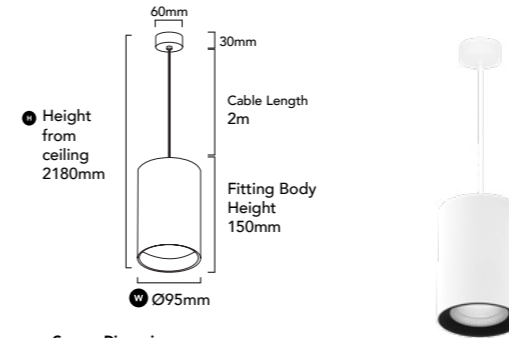

Ø60mm, 3 Heights Available

Height (H)	280mm	380mm	580mm
Width (W)	Ø60mm	Ø60mm	Ø60mm
Canopy Dimensions (Applicable to all heights)			
Width Ø60mm x Height 30mm			

Silo 60 Suspension

Product Code	
280, White, 3000K, 60°	118-SIP62812W603
280, White, 4000K, 60°	118-SIP62812W604
280, Black, 3000K, 60°	118-SIP62812B603
280, Black, 4000K, 60°	118-SIP62806B604
380, White, 3000K, 60°	118-SIP63806W603
380, White, 4000K, 60°	118-SIP63806W604
380, Black, 3000K, 60°	118-SIP63806B603
380, Black, 4000K, 60°	118-SIP63806B604
580, White, 3000K, 60°	118-SIP65806W603
580, White, 4000K, 60°	118-SIP65806W604
580, Black, 3000K, 60°	118-SIP65806B603
580, Black, 4000K, 60°	118-SIP65806B604

General Specifications

LED	12W
Lumens	1080 lm (3000K) | 1080 lm (4000K)
Efficacy	83 lm/w (3000K) | 84 lm/w (4000K)
Colour	3000K, Warm White 4000K, Cool White
Material	Powder Coated Aluminium
Finish	White | Black
Beam	15° | 24° | 36° | 45° | 60°
CRI	92+
IP	20
Colour Deviation	SDCM ≤2
UGR	<15
Lifetime	>55,000hrs L80B10
Warranty	5 Years
Cable Length	2m

Accessories

15° Lens	118-SIL6015
24° Lens	118-SIL6024
36° Lens	118-SIL6036
45° Lens	118-SIL6045
Black Baffle	118-SIL60BB
Gold Baffle	118-SIL60GB
White Baffle	118-SIL60WB

Driver Specifications

Power	300mA 240V Built-In Flicker Free Dimmable Driver
Dimming	Phase Cut Dimming
Power Factor	> 0.90

Compatible with remote Casambi CBU-TED Bluetooth Controllable Dimmer (71-CASCBU)

Canopy Dimensions

Width Ø60mm x Height 30mm

Core Suspension

Product Code	
White, 3000K, 60°	118-COS12W603
White, 4000K, 60°	118-COS12W604
Black, 3000K, 60°	118-COS12B603
Black, 4000K, 60°	118-COS12B604

General Specifications

LED	12W
Lumens	1015 lm (3000K) | 1090 lm (4000K)
Efficacy	75 lm/w (3000K) | 81 lm/w (4000K)
Colour	3000K, Warm White 4000K, Cool White
Material	Powder Coated Aluminium
Finish	White | Black
Beam	36° | 60°
CRI	92+
IP	20
Colour Deviation	SDCM ≤2
UGR	<17
Lifetime	>55,000hrs L80B10
Warranty	5 Years
Cable Length	2m

Accessories

36° Reflector	118-RFLCOR36
Black Baffle	118-CORBB
White Baffle	118-CORBW
Gold Baffle	118-CORBG

Driver Specifications

Power	300mA 240V Built-in Dimmable Driver
Dimming	Phase Cut Dimming
Power Factor	> 0.95

Compatible with remote Casambi CBU-TED Bluetooth Controllable Dimmer (71-CASCBU)

FAZE

2021/22 SUSPENSION COLLECTION

1300 438 609

Radiant Lighting
10 Gibberd Road
Balcatta W.A 6021

www.faze.com.au

Please note specifications are subject to change.

Please refer to our website for current specifications.

Edition 31.3.21

© Copyright 2021 Radiant Lighting Pty Ltd. All rights reserved.