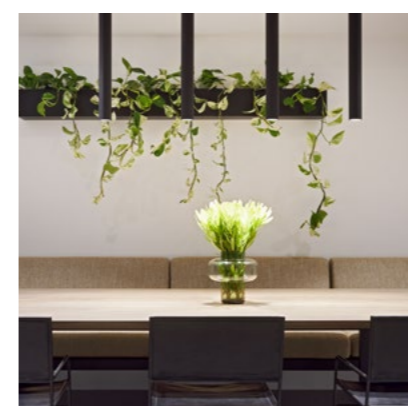

Flicker Free Light

Our unique built-in digital flicker free technology eliminates flicker throughout the entire dimming range and minimises low-frequency output ripple currents. This ensures greater efficiency as it also extends the lifetime of the fitting.