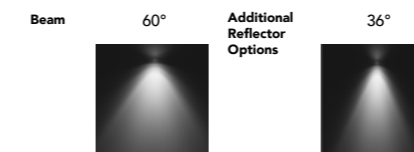

1. **Baffle Options**
2. Powder Coated Black (Standard)
   - Powder Coated White
   - Powder Coated Gold

1. **Finishes**
2. Powder Coated Black
   - Powder Coated White