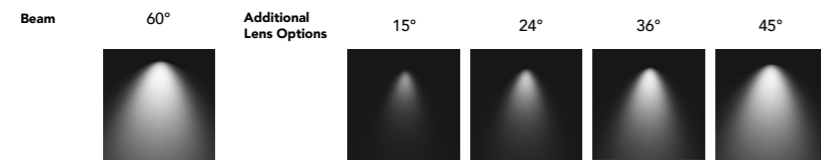

Slim, Modern Design

The Silo Suspension is designed with a modern aesthetic in mind. Created as a slim and modern lighting alternative for over a kitchen bench, table or in a cluster.