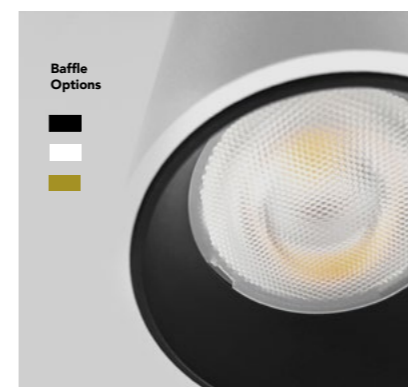

Various Product and Baffle Finishes

This collection features various finishes for both the fitting and its accessories, with black and white powder coated finishes for the bodies and black, white and gold available for the baffles.