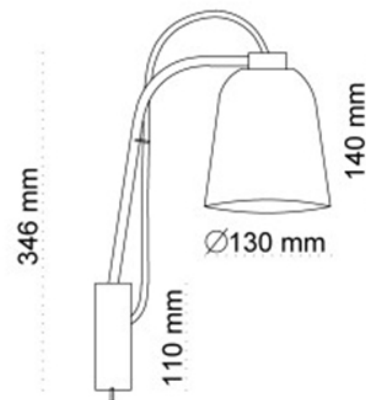

radiantlighting

SHAPES

SUMMERA WALL

Product name	Summera Wall
Designer	Pheonix Design
Manufacturer	Shapes
Product code	125-130...
Category	Wall
Material	Aluminium Fabric Cord
Light source	1x E14 (max 100W)
Dimensions	Ø 130 x 346 (H) mm
IP	20
Origin	Germany
Warranty	3 years
Finishes	<i>See next page for details</i>