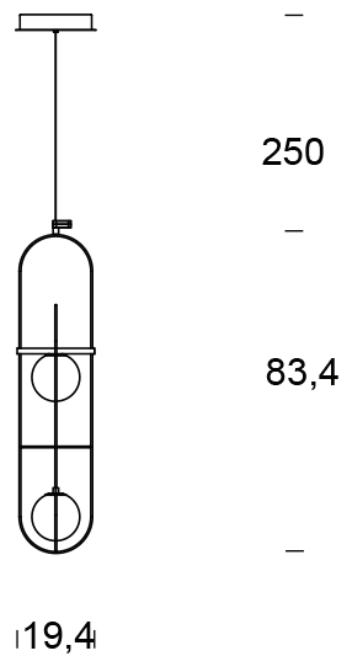

radiantlighting

FONTANA ARTE

SETAREH 4404

Product name	Setareh 4404
Designer	Francesco Librizzi
Manufacturer	Fontana Arte
Product code	3-4404...
Category	Suspension
Material	Glass Metal
Light source	2x6W LED
Colour Temperature	2700K
Lumens	1660
Finishes	Black Chrome Gold
Dimensions	Ø 19.4 x 19.4 x 83.4 cm + 250 cm
IP	20
Dimmable	Yes
Origin	Italy
Warranty	1 year