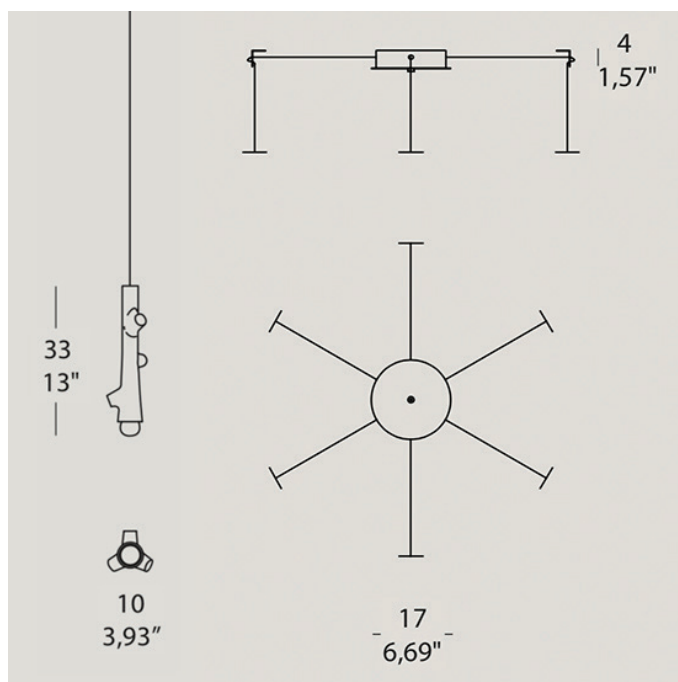

Product name	Rametto S06
Designer	Chiaramonte Marin
Manufacturer	Morosini
Product code	45-...
Category	Suspension / Ceiling
Material	Ceramic Metal Glass
Light source	6x E14 LED 5.5W
Finishes	Matt White Matt Black Matt Gold Matt Copper
Dimensions	Ø 10 x H 33 cm Base Ø 17 x H 4 cm
IP	20
Origin	Italy
Warranty	3 years