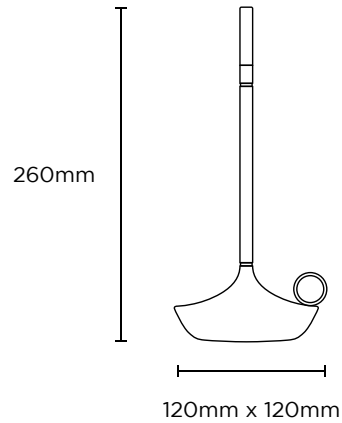

radiantlighting®

WICK

By GRAYPANTS

TABLE LAMP

Wick is designed with the belief that light is meant to be shared: it is the connecting tool that humanises moments of our lives. Combining the romance of a candle with the utility of a flashlight, Wick adapts to and fits a broad variety of contexts, from an intimate home to a bustling restaurant patio, to a warm office kitchen.

PROJECT

TYPE

NOTES

GENERAL SPECIFICATIONS

LED	1 W
COLOUR TEMPERATURE	2600K
MATERIAL	Plated Aluminium Acrylic
FINISH	Black, Graphite, Brass, White
BEAM	N/A
CORD	USB-C
IP	20
WARRANTY	1 Year
MODES	Touch: (H) High (M) Medium (L) Low (P) Pulse
WEIGHT	300g
ORIGIN	The Netherlands

POWER SPECIFICATIONS

BATTERY LIFE	12-150 hrs dependant on setting
BATTERY CHARGE TIME	2A Current: 1.5 hrs 1A Current: 3 hrs
BATTERY	Rechargeable Lithium
PRODUCT CODES	
BLACK	8-2043-BLK
BRASS	8-2043-B
GRAPHITE	8-2043-G
GRAPHITE	8-2043-W