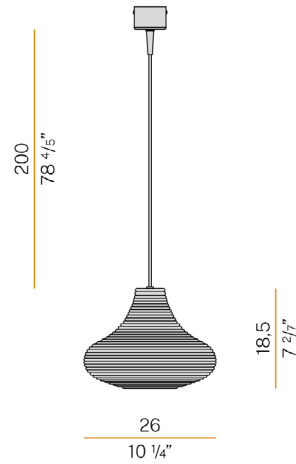

radiantlighting®

Emma Suspension Single

By PANZERI

SUSPENSION

PROJECT

TYPE

NOTES

GENERAL SPECIFICATIONS

LED	Max 57 W
LUMENS	1050 Lm
EFFICACY	Dependent On Bulb
COLOUR TEMPERATURE	2700K
MATERIAL	Blown Glass, Pickled Sheet Metal
FINISH (STRUCTURE)	Black, Matte Brass
FINISH (LAMP SHADE)	White, Crystal, Steel, Amber, Bronze, Tobacco, Green
BEAM	Diffused
CRI	Dependent On Bulb
IP	20
COLOUR DEVIATION	SDCM ≤ 6
WEIGHT	1.50 kg
WARRANTY	3 Years
ORIGIN	Italy

POWER SPECIFICATIONS

DRIVER	220-240V AC 50/60Hz Integrated

PRODUCT CODES

CODES AVAILABLE UPON REQUEST