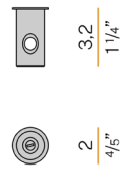

LED	Max 57 W
LUMENS	1050 Lm
EFFICACY	Dependent On Bulb
COLOUR TEMPERATURE	2700K
MATERIAL	Blown Glass, Pickled Sheet Metal
FINISH (STRUCTURE)	Black, Matte Brass
FINISH (LAMP SHADE)	White, Crystal, Steel, Amber, Bronze, Tobacco, Green
BEAM	Diffused
CRI	Dependent On Bulb
IP	20
COLOUR DEVIATION	SDCM ≤ 6
WEIGHT	1.50 kg
WARRANTY	3 Years
ORIGIN	Italy

PROJECT

TYPE

NOTES

1.

2.

3.

GENERAL SPECIFICATIONS

LED	Max 57 W
LUMENS	1050 Lm
EFFICACY	Dependent On Bulb
COLOUR TEMPERATURE	2700K
MATERIAL	Blown Glass, Pickled Sheet Metal
FINISH (STRUCTURE)	Black, Matte Brass
FINISH (LAMP SHADE)	White, Crystal, Steel, Amber, Bronze, Tobacco, Green
BEAM	Diffused
CRI	Dependent On Bulb
IP	20
COLOUR DEVIATION	SDCM ≤ 6
WEIGHT	1.47 kg
WARRANTY	3 Years
ORIGIN	Italy