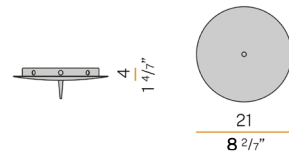

LED	Max 57 W
LUMENS	1050 Lm
EFFICACY	Dependent On Bulb
COLOUR TEMPERATURE	2700K
MATERIAL	Blown Glass, Pickled Sheet Metal
FINISH (STRUCTURE)	Black, Matte Brass
FINISH (LAMP SHADE)	White, Crystal, Steel, Amber, Bronze, Tobacco, Green
BEAM	Diffused
CRI	Dependent On Bulb
IP	20
COLOUR DEVIATION	SDCM ≤ 6
WEIGHT	1.50 kg
WARRANTY	3 Years
ORIGIN	Italy

PROJECT

TYPE

NOTES

1.

2.

3.

GENERAL SPECIFICATIONS

LED	Max 57 W
LUMENS	1050 Lm
EFFICACY	Dependent On Bulb
COLOUR TEMPERATURE	2700K
MATERIAL	Blown Glass, Pickled Sheet Metal
FINISH (STRUCTURE)	Black, Matte Brass
FINISH (LAMP SHADE)	White, Crystal, Steel, Amber, Bronze, Tobacco, Green
BEAM	Diffused
CRI	Dependent On Bulb
IP	20
COLOUR DEVIATION	SDCM ≤ 6
WEIGHT	1.47 kg
WARRANTY	3 Years
ORIGIN	Italy