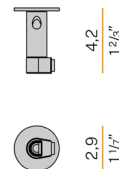

PROJECT

TYPE

NOTES

1.

2.

3.

GENERAL SPECIFICATIONS

LED	Max 57 W
LUMENS	1050 Lm
EFFICACY	Dependent On Bulb
COLOUR TEMPERATURE	2700K
MATERIAL	Blown Glass, Pickled Sheet Metal
FINISH (STRUCTURE)	Black, Matte Brass
FINISH (LAMP SHADE)	White, Crystal, Steel, Amber, Bronze, Tobacco, Green
BEAM	Diffused
CRI	Dependent On Bulb
IP	20
COLOUR DEVIATION	SDCM ≤ 6
WEIGHT	1.47 kg
WARRANTY	3 Years
ORIGIN	Italy