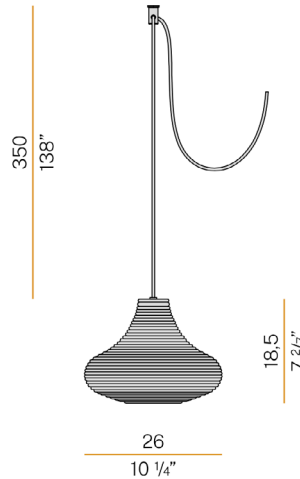

LED	Max 57 W
LUMENS	1050 Lm
EFFICACY	Dependent On Bulb
COLOUR TEMPERATURE	2700K
MATERIAL	Blown Glass, Pickled Sheet Metal
FINISH (STRUCTURE)	Black, Matte Brass
FINISH (LAMP SHADE)	White, Crystal, Steel, Amber, Bronze, Tobacco, Green
BEAM	Diffused
CRI	Dependent On Bulb
IP	20
COLOUR DEVIATION	SDCM ≤ 6
WEIGHT	1.50 kg
WARRANTY	3 Years
ORIGIN	Italy

PROJECT

TYPE

NOTES

1.

2.

3.

GENERAL SPECIFICATIONS

LED	Max 57 W
LUMENS	1050 Lm
EFFICACY	Dependent On Bulb
COLOUR TEMPERATURE	2700K
MATERIAL	Blown Glass, Pickled Sheet Metal
FINISH (STRUCTURE)	Black, Matte Brass
FINISH (LAMP SHADE)	White, Crystal, Steel, Amber, Bronze, Tobacco, Green
BEAM	Diffused
CRI	Dependent On Bulb
IP	20
COLOUR DEVIATION	SDCM ≤ 6
WEIGHT	1.47 kg
WARRANTY	3 Years
ORIGIN	Italy