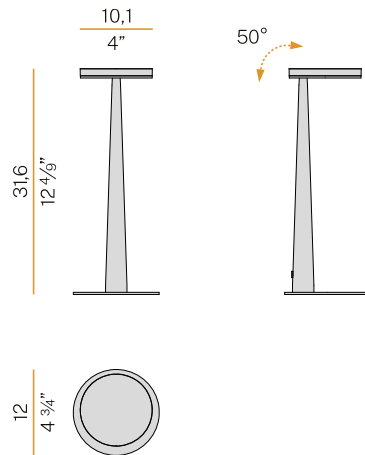

radiantlighting®

BELLA TABLE

By PANZERI

TABLE

Diffuser in acrylic material with luminous perimeter. Decentralized conical arm, adjustable head and technology Step DIM with 5 intensity of light settings characterize the table and wall versions, the latter also with a joint at the base, for a higher positioning flexibility.

PROJECT

TYPE

NOTES

GENERAL SPECIFICATIONS

LED	5 W
LUMENS	388 Lm
EFFICACY	78 Lm / W
COLOUR TEMPERATURE	2700K
MATERIAL	Pickled Sheet Metal, Die-Cast Aluminium, Polyacrylic Paint, Acrylic Diffuser
FINISH	White, Black, Bronze, Brass, Titanium
CRI	90+
IP	20
COLOUR DEVIATION	SDCM ≤ 3
WEIGHT	0.88 kg
ORIGIN	Italy

POWER SPECIFICATIONS

DRIVER	220-240V AC 50/60Hz Integrated
DIMMABLE	Step Dim

PRODUCT CODES

WHITE	51-C05201.011
BLACK	51-C05202.011
BRONZE	51-C05217.011
BRASS	51-C05219.011
TITANIUM	51-C05230.011