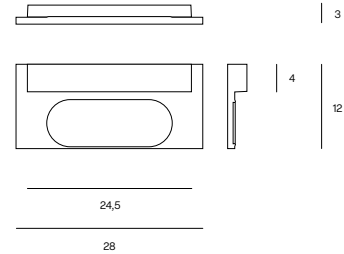

radiantlighting®

MINUS

By LUMEN CENTER

WALL

Wall lamp made of die-cast aluminum with a sandblasted glass diffuser. Embedded LED light source and ON-OFF or dimmable DALI/PUSH power supply.

PROJECT

TYPE

NOTES

GENERAL SPECIFICATIONS

LED	21W
LUMENS (2700K / 3000K)	2500Lm / 2580Lm
EFFICACY	78 Lm/W
COLOUR TEMPERATURE	2700K / 3000K
MATERIAL	Aluminium
FINISH	Black, White, Painted Bronze, Champagne Gold.
BEAM	Indirect
CRI	90+
IP	20
WARRANTY	1 Year
ORIGIN	Italy