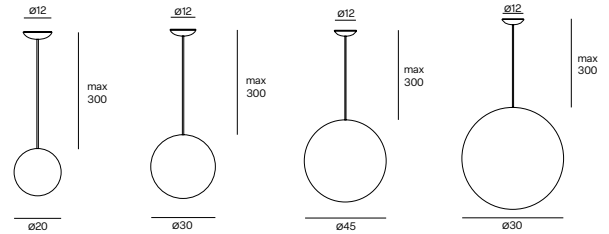

### GENERAL SPECIFICATIONS

LED	1x E27
LUMENS	Dependent on bulb
EFFICACY	Dependent on bulb
COLOUR TEMPERATURE	Dependent on bulb
MATERIAL	ABS + Polyethylene Diffuser
FINISH	White & Opal White Diffuser
BEAM	Diffused
CRI	Dependent on bulb
IP	20
WARRANTY	1 Year
ORIGIN	Italy