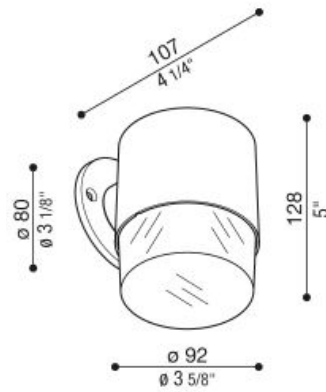

PROJECT

TYPE

NOTES

GENERAL SPECIFICATIONS

LED	LED Version: 5W / GU10 Version: 7.5W
LUMENS	LED Version: 600 Lm / GU10 Version: 435 Lm
EFFICACY	LED Version: 120 Lm/W GU10 Version: 58 Lm/W
COLOUR TEMPERATURE	3000K
MATERIAL	Anodised Aluminium Serigraphed Glass
FINISH	Black, Dark Grey, Green, Terracotta, White, Light Grey
BEAM	65°
IP	65
CRI	80
COLOUR DEVIATION	SDCM ≤2
WARRANTY	3 Years
ORIGIN	Italy