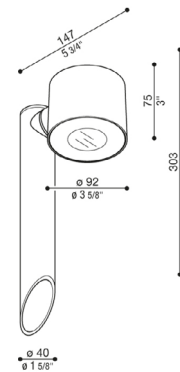

PROJECT

TYPE

NOTES

GENERAL SPECIFICATIONS

LED	5 W
LUMENS	600 Lm
EFFICACY	120 Lm / W
COLOUR TEMPERATURE	3000K
MATERIAL	Anodised Aluminium Serigraphed Glass
FINISH	Black, Dark Grey, Green, Corten
BEAM	65°
IP	65
CRI	80
COLOUR DEVIATION	SDCM ≤2
WARRANTY	3 Years
ORIGIN	Italy