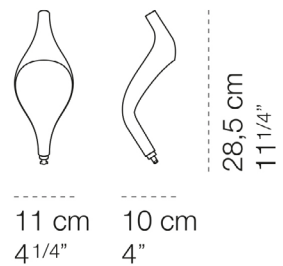

PROJECT

TYPE

NOTES

GENERAL SPECIFICATIONS

LED	5.6 W
LUMENS	650 Lm
EFFICACY	116 Lm / W
COLOUR TEMPERATURE	3000K
CRI	95+
MATERIAL	Technopolymers, Aluminium
FINISH	Silver, White, Gold
BEAM	Indirect
IP	20
WARRANTY	3 Years
ORIGIN	Italy