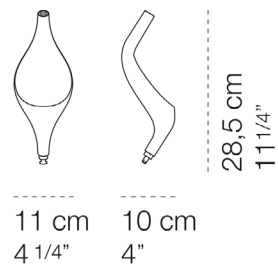

PROJECT

TYPE

NOTES

GENERAL SPECIFICATIONS

LED	5.6 W
LUMENS	650 Lm
EFFICACY	116 Lm / W
COLOUR TEMPERATURE	3000K
CRI	95+
MATERIAL	Technopolymers, Aluminium
FINISH	Silver, White, Gold
BEAM	Indirect
IP	20
WARRANTY	3 Years
ORIGIN	Italy