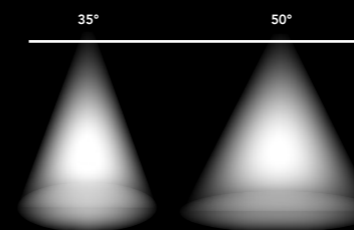

Pip

The silhouette of the FAZE PIP is modern yet timeless, serving as a decorative alternative to a standard downlight.

The Pip simultaneously creates a feature in the interior environment whilst providing sufficient Task lighting, making it ideal for areas with limited ceiling space.

Pip

Available in two beam angles
Providing the perfect light for any application.

High quality reflector
Providing quality light emission for any application.

Deep set baffle
Providing comfortable illumination.