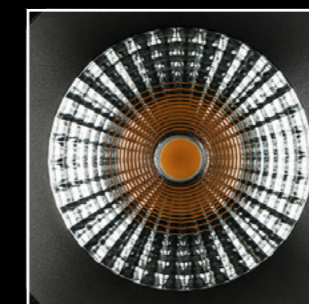

Pip

The silhouette of the FAZE PIP is modern yet timeless, serving as a decorative alternative to a standard downlight.

The Pip simultaneously creates a feature in the interior environment whilst providing sufficient Task lighting, making it ideal for areas with limited ceiling space.

Pip

Available in two beam angles
Providing the perfect light for any application.

High quality reflector
Providing quality light emission for any application.

Deep set baffle
Providing comfortable illumination.