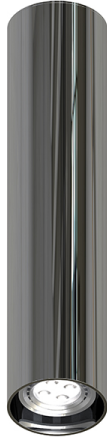

## TUBO

BY NOVALUX

SUSPENSION

PROJECT	
TYPE	
NOTES	

PRODUCT NAME	Tubo
DESIGNER	Novalux
MANUFACTURER	Novalux
PRODUCT CODE	<b>PRODUCT CODE:</b> 20-1710K1050BK (White, 300mm) 20-1710K1050MK (Chrome, 300mm) 20-1710K1050NK (Black, 300mm) 20-1711K1050BK (White, 500mm) 20-1711K1050MK (Chrome, 500mm) 20-1711K1050NK (Black, 500mm) 20-1712K1050BK (White, 800mm) 20-1712K1050MK (Chrome, 800mm) 20-1712K1050NK (Black, 800mm)  <b>ACCESSORIES:</b> 20-A710K0001BK (Suspension Kit, White) 20-A710K0001MK (Suspension Kit, Chrome) 20-A710K0001NK (Suspension Kit, Black)

CATEGORY	Suspension
MATERIAL	Aluminium
LIGHT SOURCE	GU10   8w
FINISHES	White   Black   Chrome
DIMENSIONS	Ø 65 x H 300mm Ø 65 x H 500mm Ø 65 x H 800mm
IP	20
ORIGIN	Italy
WARRANTY	3 years