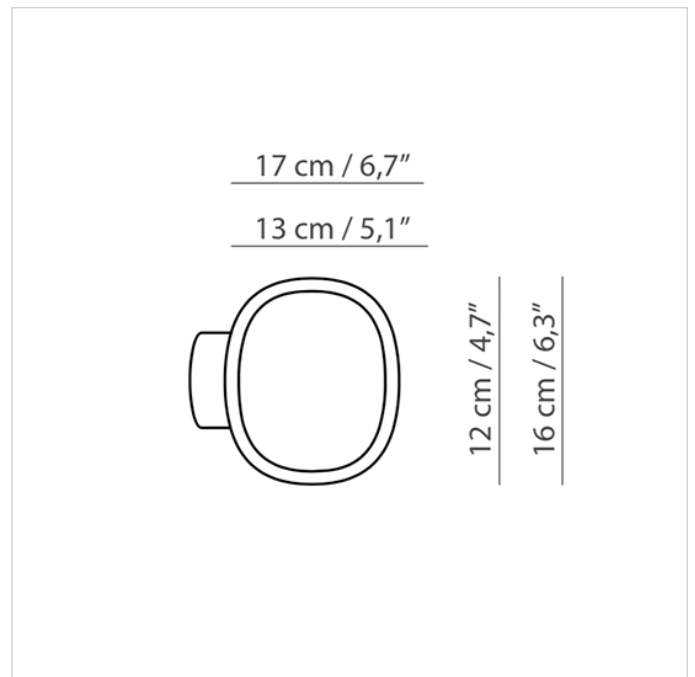

Product name	Nabila Wall / Ceiling
Designer	Corrado Dotti
Manufacturer	Tooy
Product code	124-552.41 124-552.42
Category	Wall / Ceiling
Material	Borosilicate glass Metal
Light source	1x G9 LED 2.5W
Finishes	Black and Brushed Brass
Dimensions	Ø 12 x W 13 cm Ø 16 x W 17 cm
IP	40
Origin	Italy
Warranty	3 years